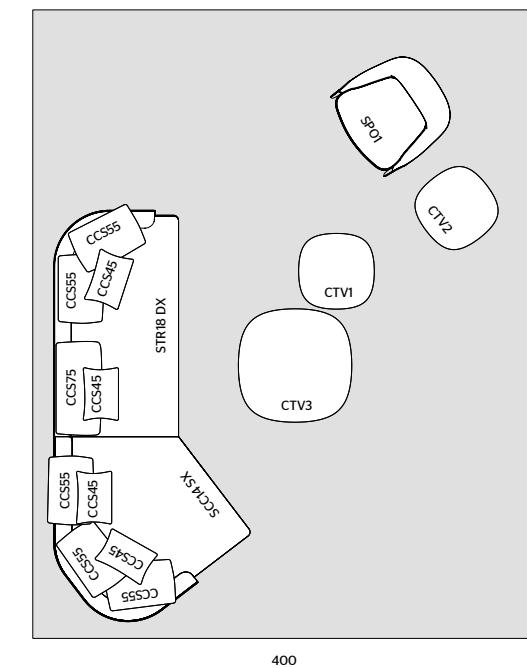

MEASUREMENTS IN CM

CLEO

SEATING SYSTEM

W 397 D 160 H 67

EXTERNAL STRUCTURE
SCL16 SX + SCE14 + SCC14 DX
KUBO KH611 FABRIC

INTERNAL CUSHIONING
ICL16 SX + ICE14 + ICC14 DX
KUBO KH611 FABRIC

BACK CUSHIONS
N.7 CCS55 KUBO KH611 FABRIC
N.6 CCS45 KAOMA ZH126 FABRIC