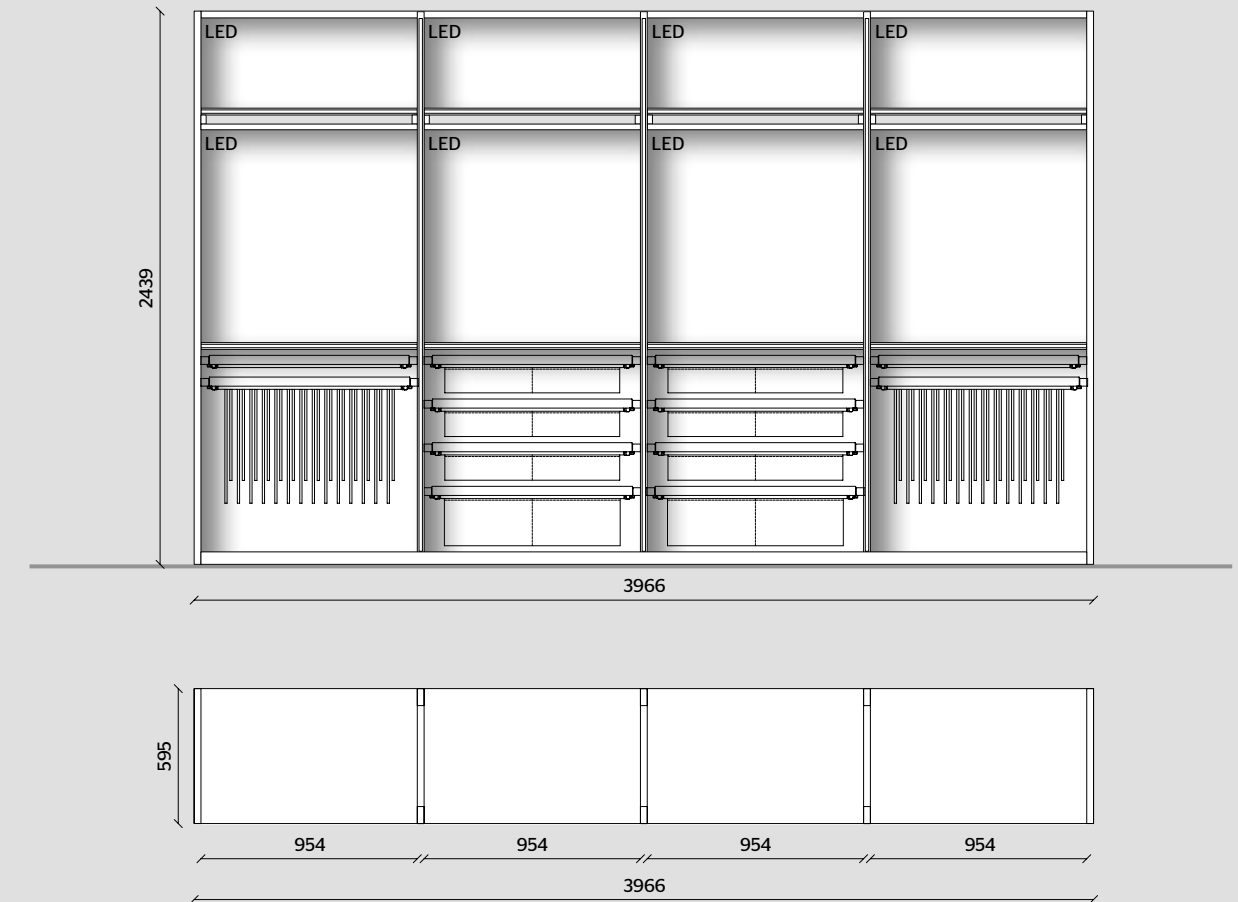

PULL-OUT FRAMES

EARTH ECO SKIN BOTTOM
WITH AND WITHOUT INTERNAL GRID

PULL-OUT FRAMES WITH SACK

EARTH ECO SKIN
PEWTER COLOUR FRAME

TROUSER HOLDER

PULL-OUT FRAMES
PEWTER COLOUR

LED LIGHTING BARS,
RADIO CONTROL KIT