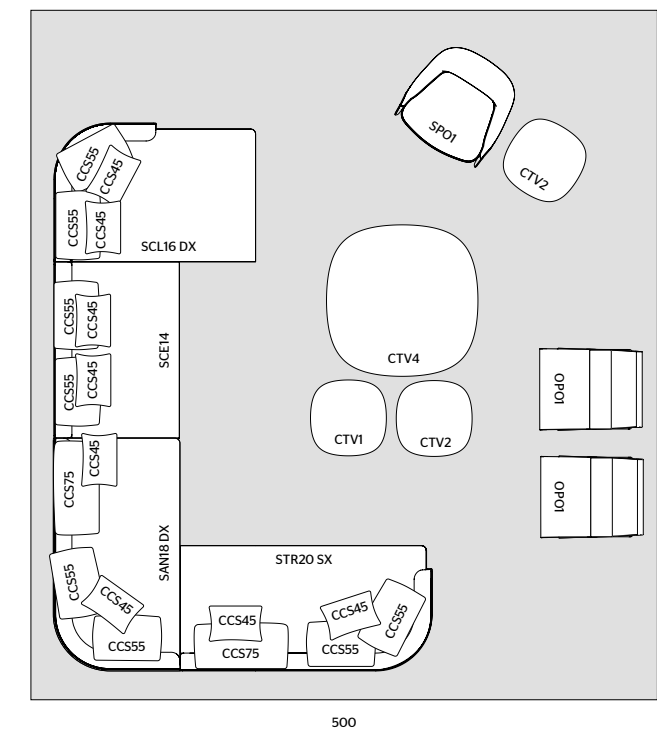

MEASUREMENTS IN CM

CLEO

SEATING SYSTEM

W 240 D 100 H 67

EXTERNAL STRUCTURE

SDI24
UNIQUE UE130 LEATHER

INTERNAL CUSHIONING

IDI24
KUBO KH612 FABRIC