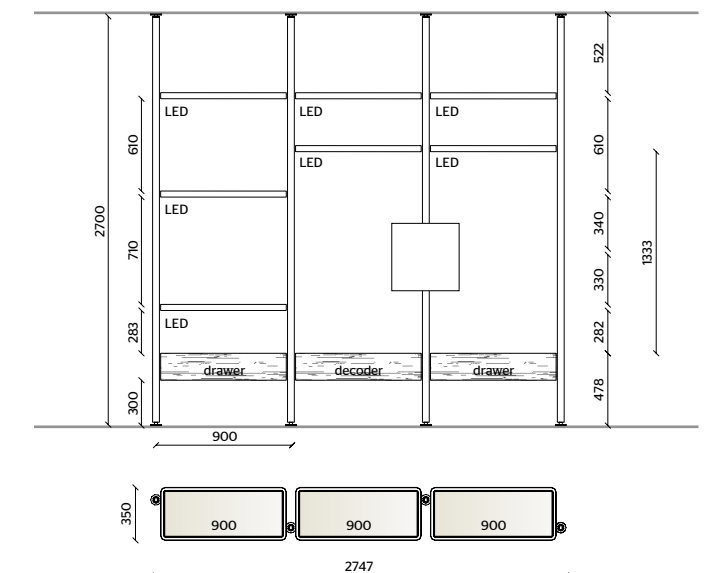

RS_SUNRISE OAK