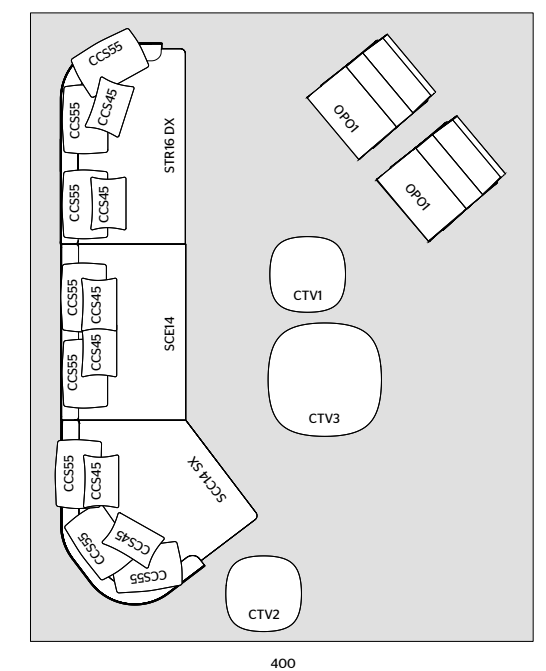

CARPET

500 X 400 / CUSTOMISED CARPET
 TAUPE COLOUR

MEASUREMENTS IN CM

CLEO

SEATING SYSTEM

W 461 D 158 H 67

EXTERNAL STRUCTURE
SIC20 SX + SCE14 + SCC14 DX
SIRIA S1221 LEATHER

INTERNAL CUSHIONING
IIC20 SX + ICE14 + ICC14 DX
WOK WH243 FABRIC