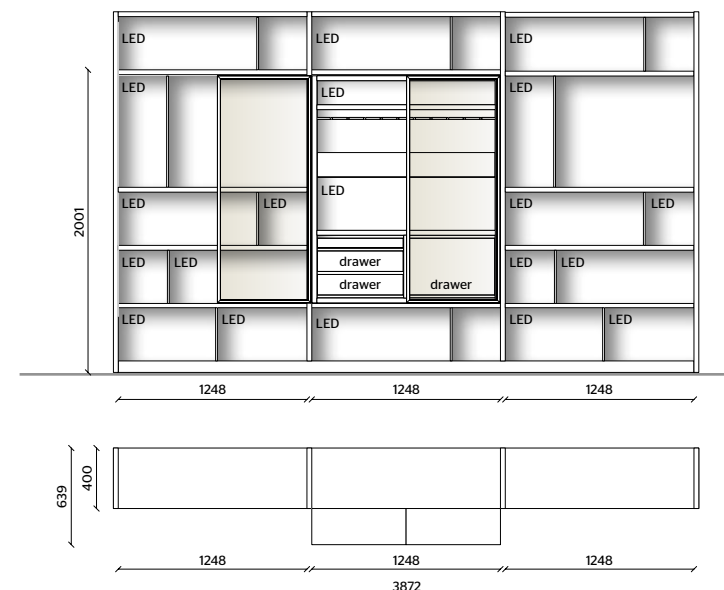

505 UP System

7

STRUCTURE
STARDUST MATT LACQUER

BACKS
ANTHRACITE MATT LACQUER

CENTRAL DIVIDING PANELS
PEWTER COLOUR METAL

LED LIGHTING,
RADIO CONTROL KIT

HARRY'S BAR MODULE

STRUCTURE
STARDUST MATT LACQUER

BACK PANEL
CALACATTA VENA VECCHIA CERAMIC

DOORS
TRANSPARENT STOPSOL GLASS
WITH PEWTER COLOUR PROFILE

WINE GLASS RACK
SHELF WITH FLAP
PEWTER COLOUR MATT LACQUER

DRAWER TOP UNIT
DARK BROWN ECO SKIN

DRAWERS, TRAY
SUNRISE OAK

8

STRUCTURE
COPPER MATT LACQUER

BACKS
DOVE GREY GLOSSY LACQUER

BOISERIE / BACK FOR TV
EUCALYPTUS RAYS

DISPLAY, FLAP DOOR
EUCALYPTUS

DOORS
TRANSPARENT STOPSOL GLASS
WITH IRIS FRAME

CENTRAL DIVIDING PANELS
IRIS METAL

LED LIGHTING,
RADIO CONTROL KIT