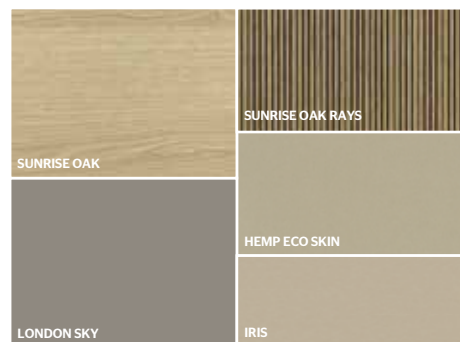

505 UP System

5

- **STRUCTURE**
  LONDON SKY MATT LACQUER
- **BACKS**
  SUNRISE OAK
  SUNRISE OAK RAYS
- **PROTRUDING SHELF**
  HEMP ECO SKIN
  WITH IRIS METAL SHELF EDGING
- **CENTRAL DIVIDING PANELS**
  IRIS METAL
- **LED LIGHTING,**
  RADIO CONTROL KIT

6

- **STRUCTURE**
  MOKA MATT LACQUER
- **BACKS**
  SUNRISE OAK
  SUNRISE OAK RAYS
- **DISPLAY WITH VERTICAL SLIDING DOOR**
  MOKA MATT LACQUER,
  TRANSPARENT STOPSOL GLASS DOOR
  WITH IRIS FRAME,
  INTERNAL SHELF
  TRANSPARENT GLASS
- **PROTRUDING SHELF**
  HEMP ECO SKIN
  WITH IRIS METAL SHELF EDGING
- **CENTRAL DIVIDING PANELS**
  IRIS METAL
- **LED LIGHTING,**
  RADIO CONTROL KIT