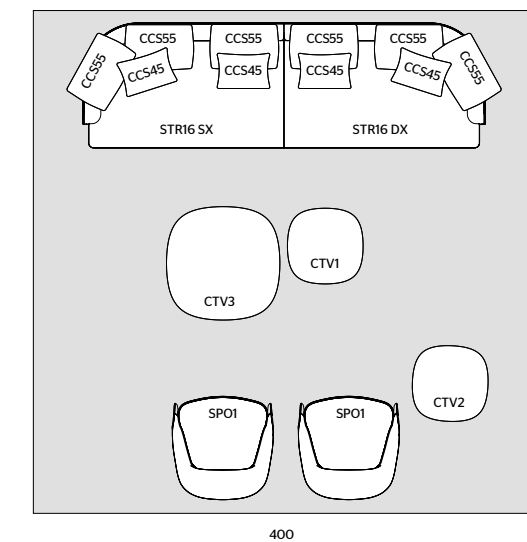

EDGE

CARPET

400 X 400 / CUSTOMISED CARPET
GREEN GRADIENT BORDER COLOUR