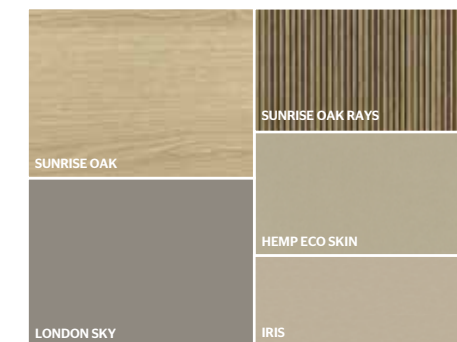

505 UP System

3

STRUCTURE, BACKS
STARDUST MATT LACQUER

DOORS
TRANSPARENT STOPSOL GLASS
WITH PEWTER COLOUR FRAME

DRAWERS
SUNRISE OAK

**LED LIGHTING,
RADIO CONTROL KIT**

THE LACQUERED OR WOODEN DOORS
AND DRAWERS ARE 22 MM THICK

4

STRUCTURE
LONDON SKY MATT LACQUER

BACKS
SUNRISE OAK RAYS

DOORS
SUNRISE OAK

PROTRUDING SHELF
HEMP ECO SKIN
WITH IRIS METAL SHELF EDGING

CENTRAL DIVIDING PANELS
IRIS METAL

**LED LIGHTING,
RADIO CONTROL KIT**