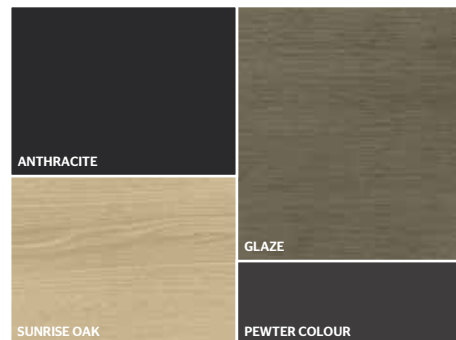

MARBLE FIREPLACE FOR PRESENTATION PURPOSES ONLY (NOT INCLUDED IN THE PRICE)

12

- STRUCTURE**
PEWTER COLOUR MATT LACQUER
- BACKS, DISPLAY**
SUNRISE OAK
- DISPLAY DOORS**
TRANSPARENT GLASS WITH PEWTER COLOUR FRAME
- CENTRAL DIVIDING PANELS**
PEWTER COLOUR METAL
- LED LIGHTING,**
RADIO CONTROL KIT