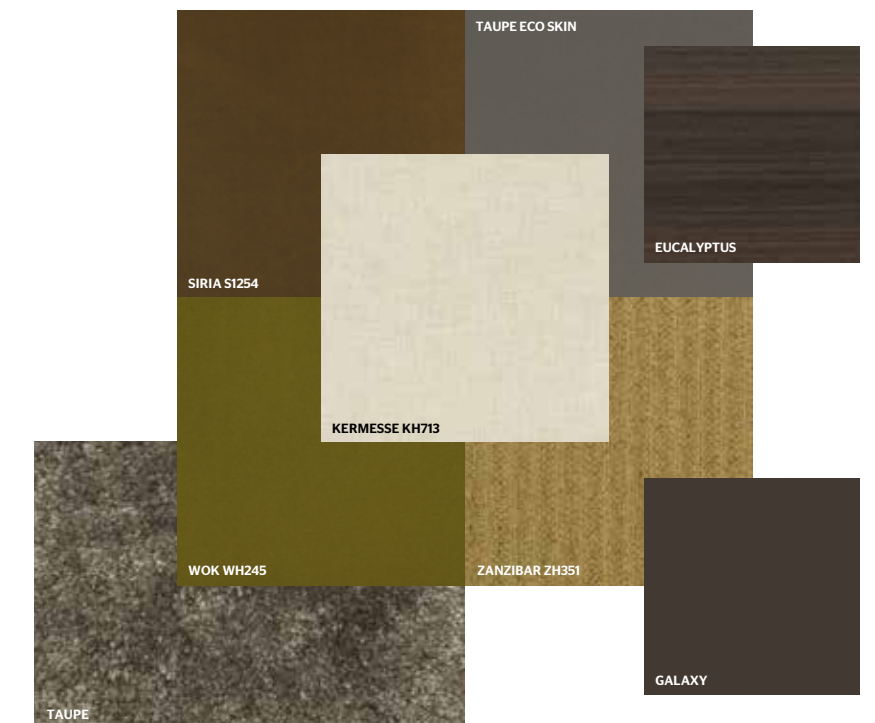

PALETTE

CARPET

500 X 400 / CUSTOMISED CARPET
TAUPE COLOUR