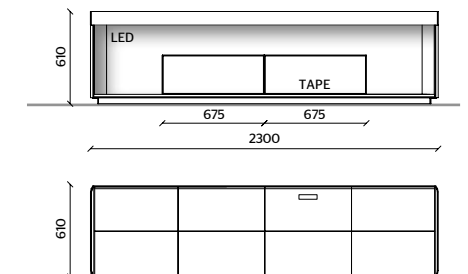

- **BOX STRUCTURE, TOP INSERT**
  SUNRISE OAK
- **TOP FRAME**
  IRIS METAL
- **DRAWER AND TAPE MODULES**
  SUNRISE OAK
- **LED LIGHTING,**
  RADIO CONTROL KIT