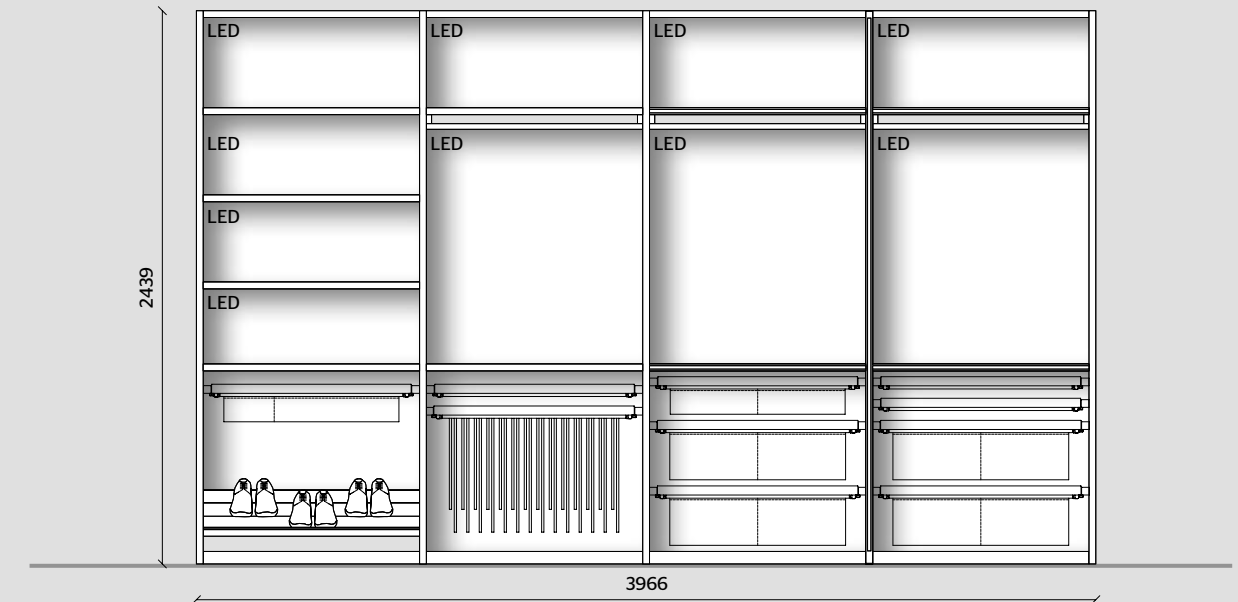

Gliss Master

2

WARDROBE WITH DOORS

"FIND ME" HINGED DOORS
LUNAR

**STRUCTURE, SHELVES,
SHOE RACK SHELF**
LIGHT CHESTNUT

CLOTHES RAILS
PEWTER COLOUR

PULL-OUT FRAME
HEMP ECO SKIN BOTTOM
WITH INTERNAL GRID

PULL-OUT FRAME WITH SACK
HEMP ECO SKIN
PEWTER COLOUR FRAME

TROUSER HOLDER
PULL-OUT FRAME
PEWTER COLOUR

LED LIGHTING BARS
WITH SENSOR

WARDROBE WITHOUT DOORS

STRUCTURE
LIGHT CHESTNUT

GLASS CENTRAL PARTITIONS
HEMP ECO SKIN INSERT
PEWTER COLOUR FRAME /
TRANSPARENT GLASS

SHELVES
HEMP ECO SKIN INSERT
PEWTER COLOUR PROFILE

CLOTHES RAILS
HEMP ECO SKIN

PULL-OUT FRAMES
HEMP ECO SKIN BOTTOM
WITH AND WITHOUT INTERNAL GRID

PULL-OUT FRAMES WITH SACK
HEMP ECO SKIN
PEWTER COLOUR FRAME

LED LIGHTING BARS,
RADIO CONTROL KIT