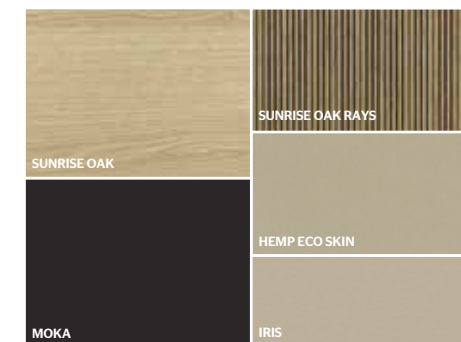

- **STRUCTURE**
  MOKA MATT LACQUER
- **BACKS**
  SUNRISE OAK
  SUNRISE OAK RAYS
- **DISPLAY WITH VERTICAL SLIDING DOOR**
  MOKA MATT LACQUER,
  TRANSPARENT STOPSOL GLASS DOOR
  WITH IRIS FRAME,
  INTERNAL SHELF
  TRANSPARENT GLASS
- **PROTRUDING SHELF**
  HEMP ECO SKIN
  WITH IRIS METAL SHELF EDGING
- **CENTRAL DIVIDING PANELS**
  IRIS METAL
- **LED LIGHTING,**
  RADIO CONTROL KIT