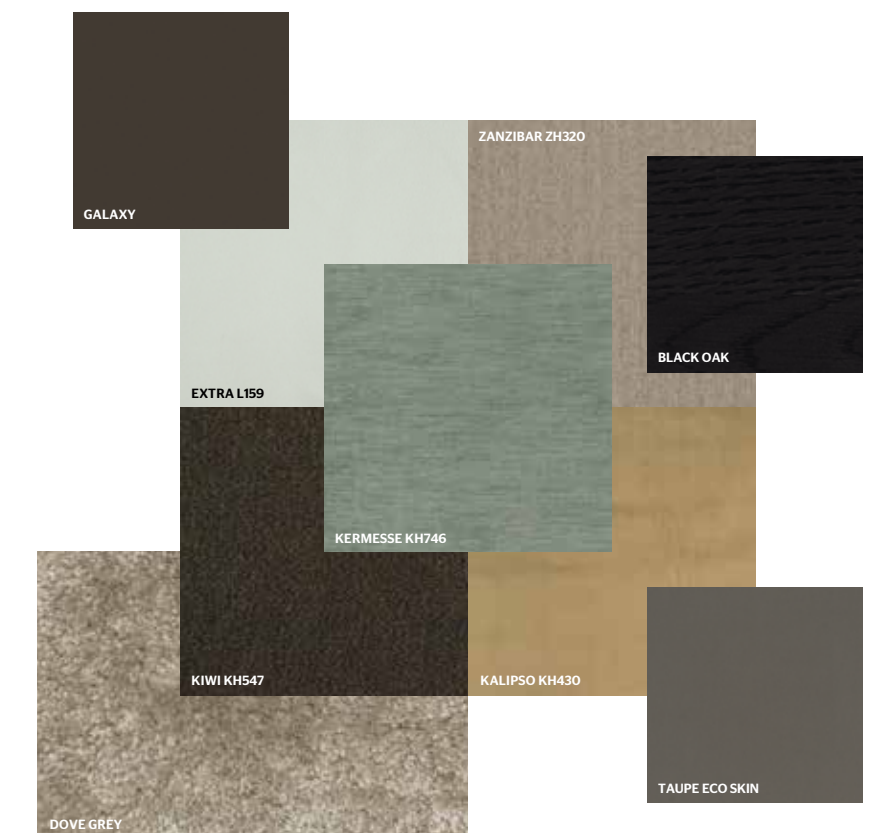

PALETTE

CARPET

400 X 400 / CUSTOMISED CARPET
DOVE GREY COLOUR