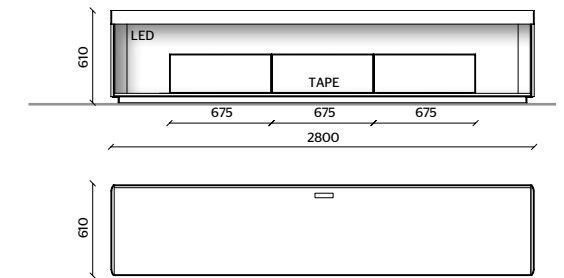

- **BOX STRUCTURE**
  SUNRISE OAK
- **TOP INSERT**
  BRECCIA CAPRAIA MARBLE
- **TOP FRAME**
  PEWTER COLOUR METAL
- **DRAWERS AND TAPE MODULES**
  PEWTER COLOUR PAINTED
- **LED LIGHTING,**
  RADIO CONTROL KIT