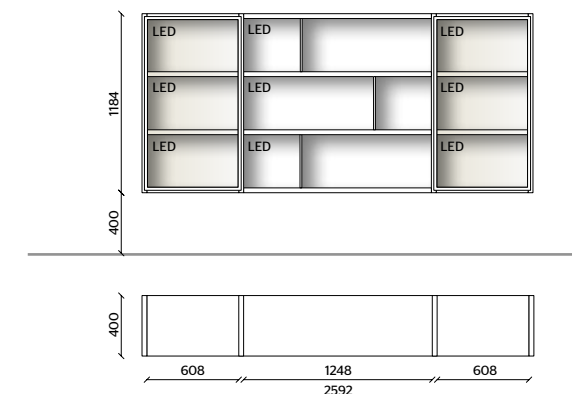

STRUCTURE
PETROLEUM BLUE GLOSSY LACQUER

BACKS
GRAPHITE OAK

CENTRAL DIVIDING PANEL
PEWTER COLOUR METAL

**LED LIGHTING,
RADIO CONTROL KIT**

HARRY'S BAR MODULE

STRUCTURE
PETROLEUM BLUE MATT LACQUER

BACK PANEL
CALACATTA VENA VECCHIA CERAMIC

DOORS
TRANSPARENT STOPSOL GLASS
WITH PEWTER COLOUR PROFILE

*WINE GLASS RACK,
SHELF WITH FLAP*
PEWTER COLOUR MATT LACQUER

DRAWER TOP UNIT
GREY ECO SKIN

DRAWERS, TRAY
GRAPHITE OAK

STRUCTURE, BACKS
STARDUST MATT LACQUER

DOORS
TRANSPARENT STOPSOL GLASS
WITH PEWTER COLOUR FRAME

CENTRAL DIVIDING PANELS
PEWTER COLOUR METAL

**LED LIGHTING,
RADIO CONTROL KIT**