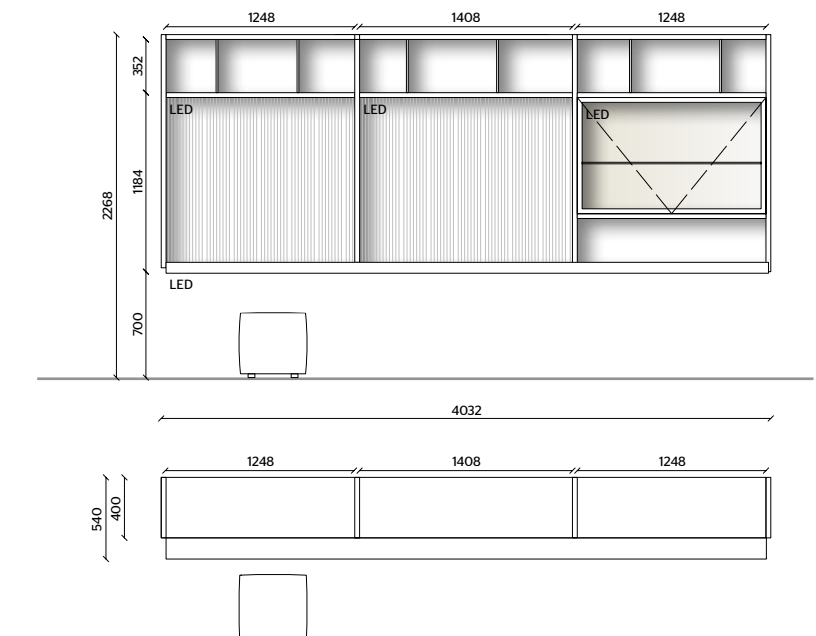

- **STRUCTURE**
  MOKA MATT LACQUER
- **BACKS**
  SUNRISE OAK
  SUNRISE OAK RAYS
- **DISPLAY WITH VERTICAL SLIDING DOOR**
  MOKA MATT LACQUER,
  TRANSPARENT STOPSOL GLASS DOOR
  WITH IRIS FRAME,
  INTERNAL SHELF
  TRANSPARENT GLASS
- **PROTRUDING SHELF**
  HEMP ECO SKIN
  WITH IRIS METAL SHELF EDGING
- **CENTRAL DIVIDING PANELS**
  IRIS METAL
- **LED LIGHTING,**
  RADIO CONTROL KIT