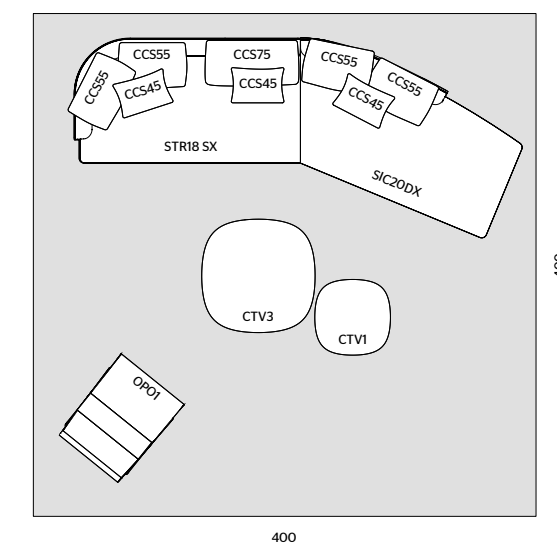

PALETTE

CARPET

400 X 400 / CUSTOMISED CARPET
DOVE GREY COLOUR

MEASUREMENTS IN CM

CLEO

SEATING SYSTEM

W 328 D 156 H 67

EXTERNAL STRUCTURE
SCC14 SX + STR18 DX
UNIQUE UE 146 LEATHER