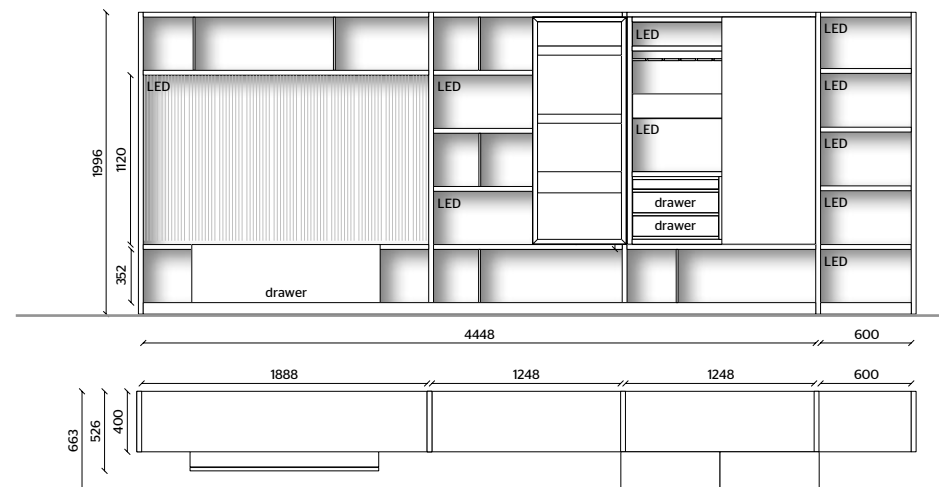

DRAWER TOP UNIT, CONTAINERS
DARK BROWN ECO SKIN

10

STRUCTURE, BACKS, DOORS
LIGHT BLUE GREY GLOSSY LACQUER

DISPLAY, FLOOR-RESTING BASE UNIT
EUCALYPTUS

LED LIGHTING, RADIO CONTROL KIT

THE LACQUERED OR WOODEN DOORS AND DRAWERS ARE 22 MM THICK