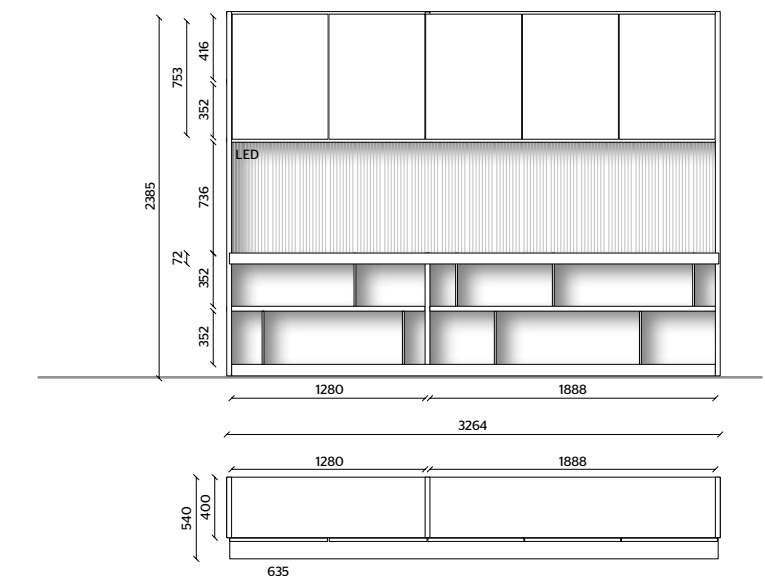

505 UP System

3

STRUCTURE, BACKS
STARDUST MATT LACQUER

DOORS
TRANSPARENT STOPSOL GLASS
WITH PEWTER COLOUR FRAME

DRAWERS
SUNRISE OAK

**LED LIGHTING,
RADIO CONTROL KIT**

THE LACQUERED OR WOODEN DOORS
AND DRAWERS ARE 22 MM THICK

4

STRUCTURE
LONDON SKY MATT LACQUER

BACKS
SUNRISE OAK RAYS

DOORS
SUNRISE OAK

PROTRUDING SHELF
HEMP ECO SKIN
WITH IRIS METAL SHELF EDGING

CENTRAL DIVIDING PANELS
IRIS METAL

**LED LIGHTING,
RADIO CONTROL KIT**