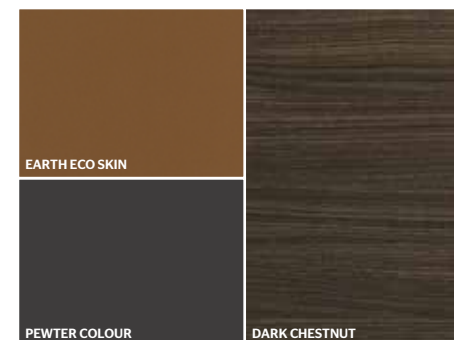

PULL-OUT FRAMES

EARTH ECO SKIN BOTTOM
WITH AND WITHOUT INTERNAL GRID

PULL-OUT FRAMES WITH SACK

EARTH ECO SKIN
PEWTER COLOUR FRAME

TROUSER HOLDER

PULL-OUT FRAMES
PEWTER COLOUR

LED LIGHTING BARS,
RADIO CONTROL KIT