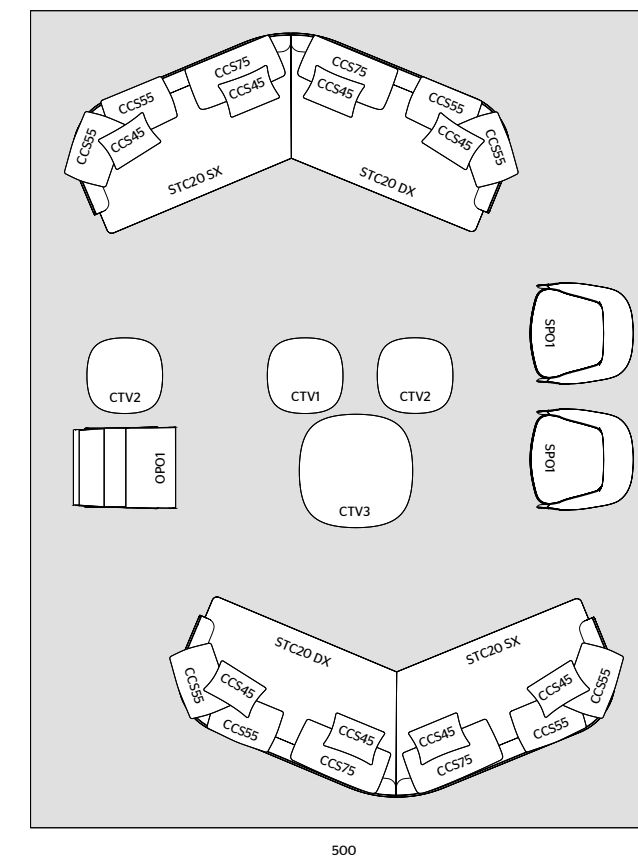

VIBRAZIONI

CARPET

650 X 500 / CUSTOMISED CARPET
ICE COLOUR