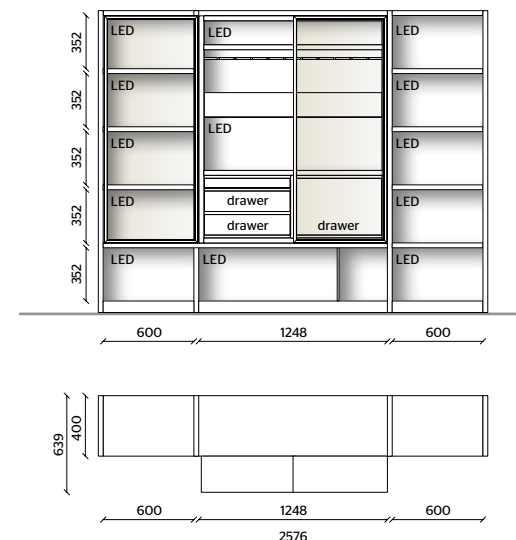

STRUCTURE
PETROLEUM BLUE GLOSSY LACQUER

BACKS
GRAPHITE OAK

CENTRAL DIVIDING PANEL
PEWTER COLOUR METAL

**LED LIGHTING,
RADIO CONTROL KIT**

HARRY'S BAR MODULE

STRUCTURE
PETROLEUM BLUE MATT LACQUER

BACK PANEL
CALACATTA VENA VECCHIA CERAMIC

DOORS
TRANSPARENT STOPSOL GLASS
WITH PEWTER COLOUR PROFILE

*WINE GLASS RACK,
SHELF WITH FLAP*
PEWTER COLOUR MATT LACQUER

DRAWER TOP UNIT
GREY ECO SKIN

DRAWERS, TRAY
GRAPHITE OAK

STRUCTURE, BACKS
STARDUST MATT LACQUER

DOORS
TRANSPARENT STOPSOL GLASS
WITH PEWTER COLOUR FRAME

CENTRAL DIVIDING PANELS
PEWTER COLOUR METAL

**LED LIGHTING,
RADIO CONTROL KIT**