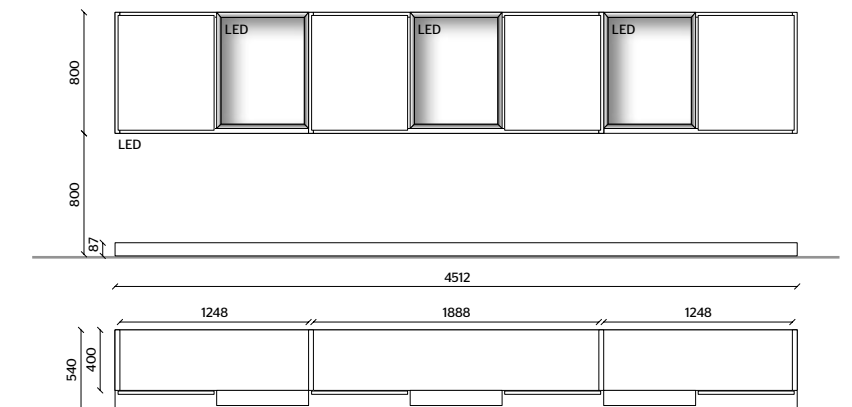

DRAWER TOP UNIT, CONTAINERS
DARK BROWN ECO SKIN

10

STRUCTURE, BACKS, DOORS
LIGHT BLUE GREY GLOSSY LACQUER

DISPLAY, FLOOR-RESTING BASE UNIT
EUCALYPTUS

LED LIGHTING, RADIO CONTROL KIT

THE LACQUERED OR WOODEN DOORS AND DRAWERS ARE 22 MM THICK