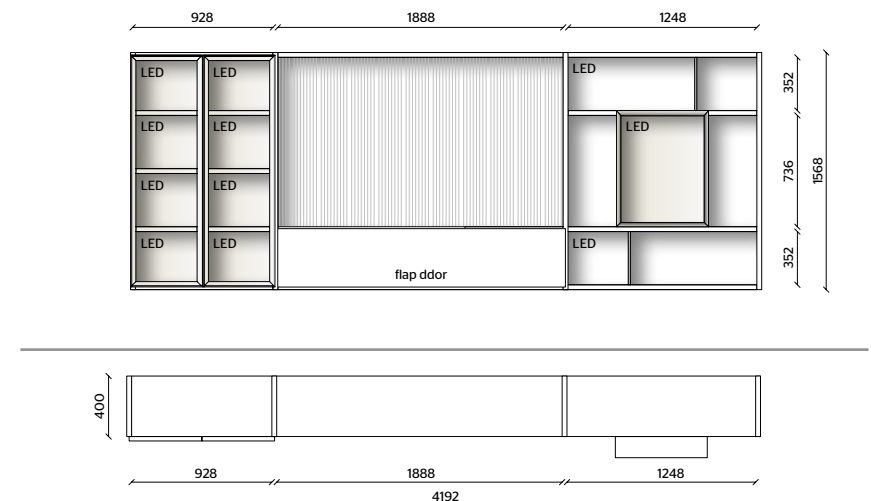

505 UP System

7

STRUCTURE
STARDUST MATT LACQUER

BACKS
ANTHRACITE MATT LACQUER

CENTRAL DIVIDING PANELS
PEWTER COLOUR METAL

LED LIGHTING,
RADIO CONTROL KIT

HARRY'S BAR MODULE

STRUCTURE
STARDUST MATT LACQUER

BACK PANEL
CALACATTA VENA VECCHIA CERAMIC

DOORS
TRANSPARENT STOPSOL GLASS
WITH PEWTER COLOUR PROFILE

WINE GLASS RACK
SHELF WITH FLAP
PEWTER COLOUR MATT LACQUER

DRAWER TOP UNIT
DARK BROWN ECO SKIN

DRAWERS, TRAY
SUNRISE OAK

8

STRUCTURE
COPPER MATT LACQUER

BACKS
DOVE GREY GLOSSY LACQUER

BOISERIE / BACK FOR TV
EUCALYPTUS RAYS

DISPLAY, FLAP DOOR
EUCALYPTUS

DOORS
TRANSPARENT STOPSOL GLASS
WITH IRIS FRAME

CENTRAL DIVIDING PANELS
IRIS METAL

LED LIGHTING,
RADIO CONTROL KIT