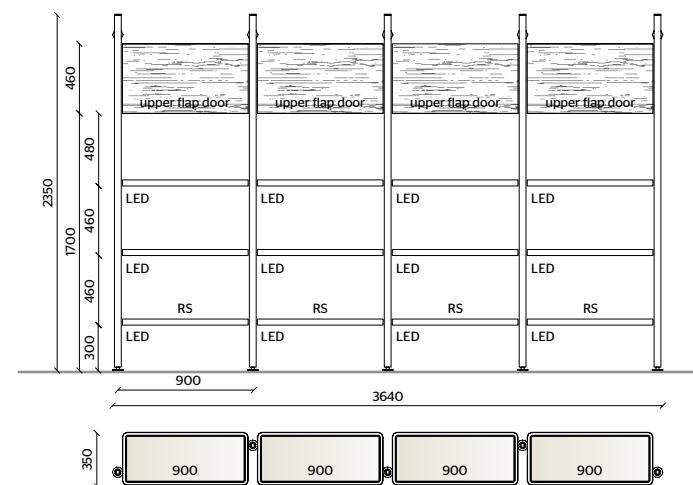

RS_SUNRISE OAK