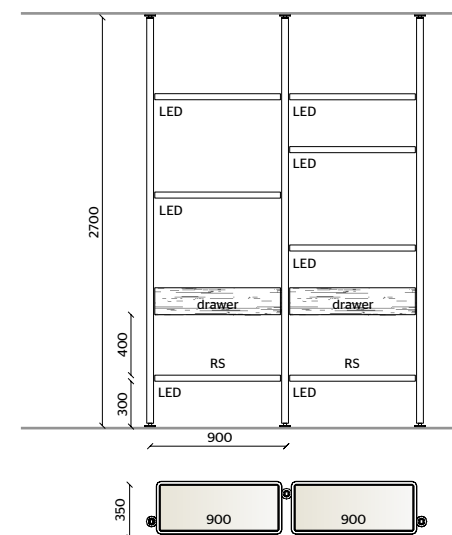

RS_SUNRISE OAK