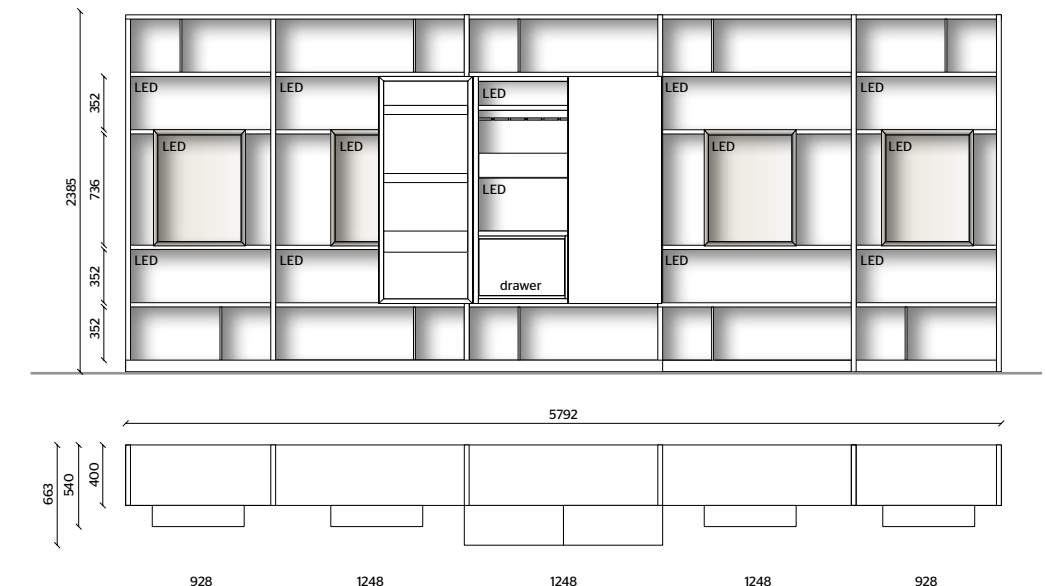

505 UP System

11

- **STRUCTURE**
  ANTHRACITE MATT LACQUER
- **BACKS**
  SUNRISE OAK
- **DOORS**
  GLAZE SPECIAL LACQUER
- **CENTRAL DIVIDING PANELS**
  PEWTER COLOUR METAL
- **LED LIGHTING,**
  RADIO CONTROL KIT

THE LACQUERED OR WOODEN DOORS AND DRAWERS ARE 22 MM THICK

MARBLE FIREPLACE FOR PRESENTATION PURPOSES ONLY (NOT INCLUDED IN THE PRICE)

12

- **STRUCTURE**
  PEWTER COLOUR MATT LACQUER
- **BACKS, DISPLAY**
  SUNRISE OAK
- **DISPLAY DOORS**
  TRANSPARENT GLASS WITH PEWTER COLOUR FRAME
- **CENTRAL DIVIDING PANELS**
  PEWTER COLOUR METAL
- **LED LIGHTING,**
  RADIO CONTROL KIT

- **HARRY'S BAR MODULE**
  STRUCTURE, WINE GLASS RACK, SHELF WITH FLAP
  PEWTER COLOUR MATT LACQUER
- *BACK PANEL*
  CALACATTA VENA VECCHIA CERAMIC
- *DOORS*
  SUNRISE OAK WITH GREY ECO SKIN BACKS
- *DRAWER TOP UNIT, CONTAINERS*
  GREY ECO SKIN