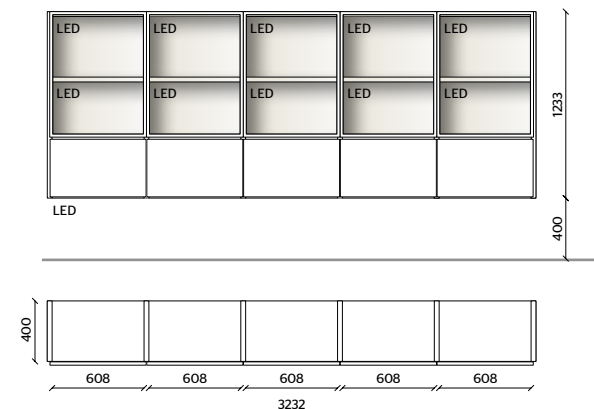

505 UP System

3

STRUCTURE, BACKS
STARDUST MATT LACQUER

DOORS
TRANSPARENT STOPSOL GLASS
WITH PEWTER COLOUR FRAME

DRAWERS
SUNRISE OAK

**LED LIGHTING,
RADIO CONTROL KIT**

THE LACQUERED OR WOODEN DOORS
AND DRAWERS ARE 22 MM THICK

4

STRUCTURE
LONDON SKY MATT LACQUER

BACKS
SUNRISE OAK RAYS

DOORS
SUNRISE OAK

PROTRUDING SHELF
HEMP ECO SKIN
WITH IRIS METAL SHELF EDGING

CENTRAL DIVIDING PANELS
IRIS METAL

**LED LIGHTING,
RADIO CONTROL KIT**