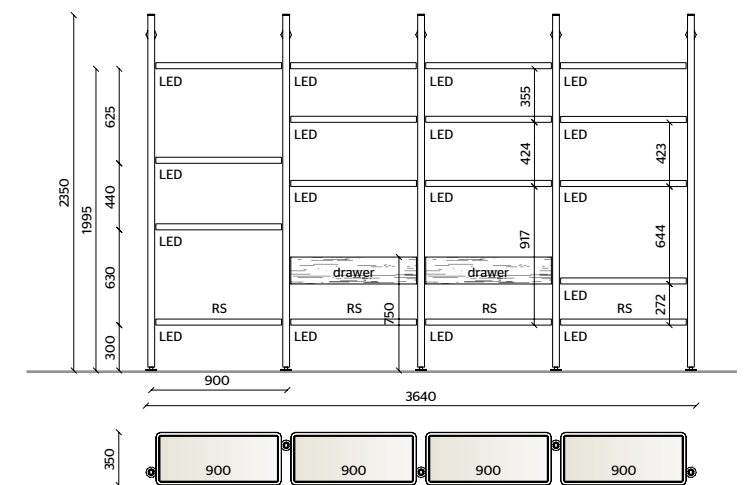

LED LIGHTING,
RADIO CONTROL KIT

RS_SUNRISE OAK

4

WALL-MOUNTED BRACKETS,
DRAWERS
SUNRISE OAK

SHELVES FRAME
IRIS

SHELVES INSERT
TRANSPARENT GLASS,
SUNRISE OAK

LED LIGHTING,
RADIO CONTROL KIT

RS_SUNRISE OAK