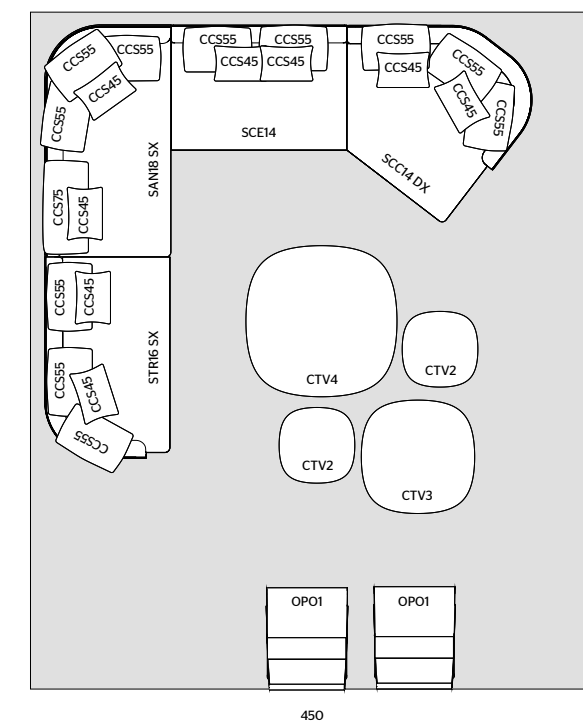

CTV4 W 120 D 120 H 31
GALAXY PAINTED TOP
SUNRISE OAK BASE

YOELL

ARMCHAIRS

N2 OPO1 W 65 D 84 H 88
SIRIA S1254 LEATHER
SUNRISE OAK STRUCTURE

STRIPE

CARPET

540 X 450 / CUSTOMISED CARPET
COLORE CREAM GREY COLOUR