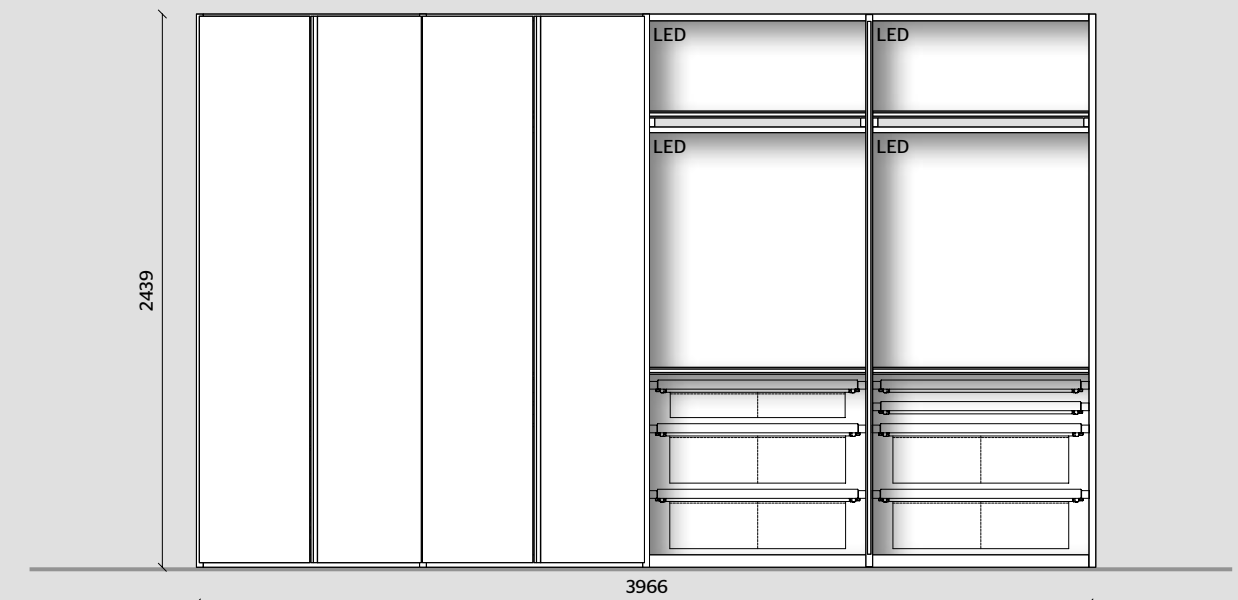

Gliss Master

2

WARDROBE WITH DOORS

"FIND ME" HINGED DOORS
LUNAR

**STRUCTURE, SHELVES,
SHOE RACK SHELF**
LIGHT CHESTNUT

CLOTHES RAILS
PEWTER COLOUR

PULL-OUT FRAME
HEMP ECO SKIN BOTTOM
WITH INTERNAL GRID

PULL-OUT FRAME WITH SACK
HEMP ECO SKIN
PEWTER COLOUR FRAME

TROUSER HOLDER
PULL-OUT FRAME
PEWTER COLOUR

LED LIGHTING BARS
WITH SENSOR

WARDROBE WITHOUT DOORS

STRUCTURE
LIGHT CHESTNUT

GLASS CENTRAL PARTITIONS
HEMP ECO SKIN INSERT
PEWTER COLOUR FRAME /
TRANSPARENT GLASS

SHELVES
HEMP ECO SKIN INSERT
PEWTER COLOUR PROFILE

CLOTHES RAILS
HEMP ECO SKIN

PULL-OUT FRAMES
HEMP ECO SKIN BOTTOM
WITH AND WITHOUT INTERNAL GRID

PULL-OUT FRAMES WITH SACK
HEMP ECO SKIN
PEWTER COLOUR FRAME

LED LIGHTING BARS,
RADIO CONTROL KIT