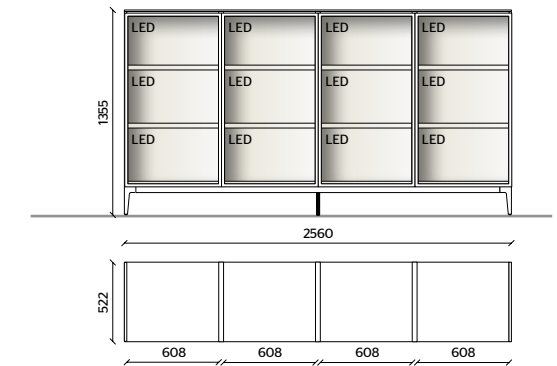

STRUCTURE
EUCALYPTUS

TOP
ORIENT GREY MARBLE

DOORS
TRANSPARENT STOPSOL GLASS
WITH IRIS PROFILE

METAL BASE
IRIS METAL

LED LIGHTING,
RADIO CONTROL KIT