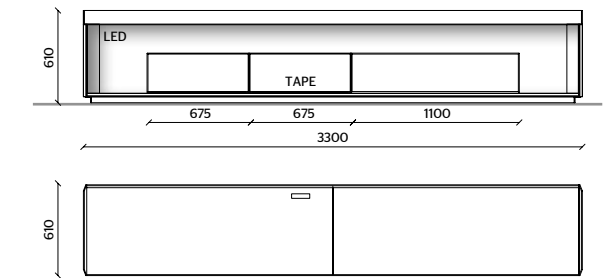

- **BOX STRUCTURE**
  EUCALYPTUS
- **TOP INSERT**
  BRECCIA CAPRAIA MARBLE
- **TOP FRAME**
  PEWTER COLOUR METAL
- **DRAWERS AND TAPE MODULES**
  PEWTER COLOUR PAINTED
- **LED LIGHTING,**
  RADIO CONTROL KIT