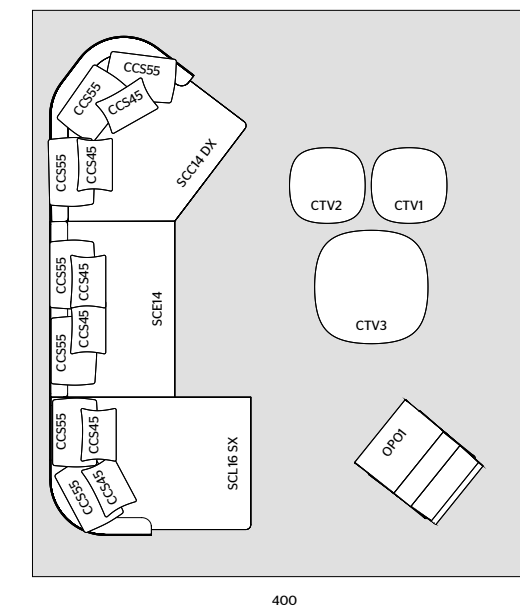

CLEO

COFFEE TABLES

CTV1 W 60 D 60 H 31
IVORY ECO SKIN TOP
EUCALYPTUS BASE

CTV2 W 60 D 60 H 44
GALAXY PAINTED TOP
EUCALYPTUS BASE

CTV3 W 90 D 90 H 31
IVORY ECO SKIN TOP
EUCALYPTUS BASE

YOELL

ARMCHAIR

OPO1 W 65 D 84 H 88
SCIROCCO SD930 LEATHER
SUNRISE OAK STRUCTURE

PALETTE

CARPET

450 X 400 / CUSTOMISED CARPET
DOVE GREY COLOUR

MEASUREMENTS IN CM

CLEO

SEATING SYSTEM

W 447 D 156 H 67

EXTERNAL STRUCTURE
 SCC14 SX + SCE14 + STR16 DX
 SIRIA S1254 LEATHER