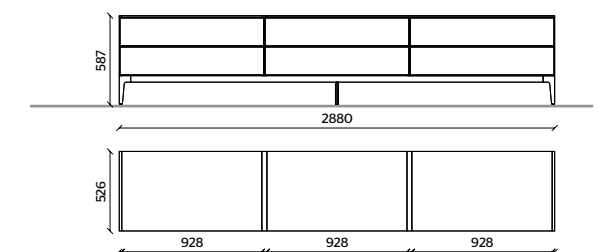

TOP
ORIENT GREY MARBLE

DOORS
TRANSPARENT STOPSOL GLASS
WITH IRIS PROFILE

METAL BASE
IRIS METAL

LED LIGHTING,
RADIO CONTROL KIT

15

STRUCTURE, DRAWERS
GRAPHITE OAK

TOP
WHITE CARRARA MARBLE

METAL BASE
PEWTER COLOUR METAL