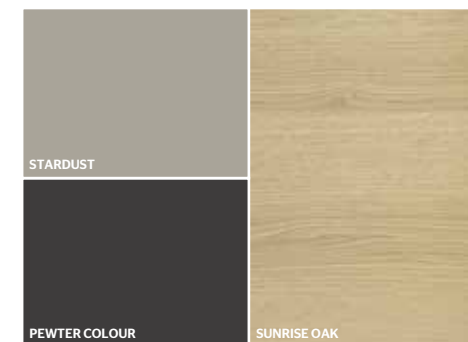

505 UP System

3

STRUCTURE, BACKS
STARDUST MATT LACQUER

DOORS
TRANSPARENT STOPSOL GLASS
WITH PEWTER COLOUR FRAME

DRAWERS
SUNRISE OAK

**LED LIGHTING,
RADIO CONTROL KIT**

THE LACQUERED OR WOODEN DOORS
AND DRAWERS ARE 22 MM THICK

4

STRUCTURE
LONDON SKY MATT LACQUER

BACKS
SUNRISE OAK RAYS

DOORS
SUNRISE OAK

PROTRUDING SHELF
HEMP ECO SKIN
WITH IRIS METAL SHELF EDGING

CENTRAL DIVIDING PANELS
IRIS METAL

**LED LIGHTING,
RADIO CONTROL KIT**