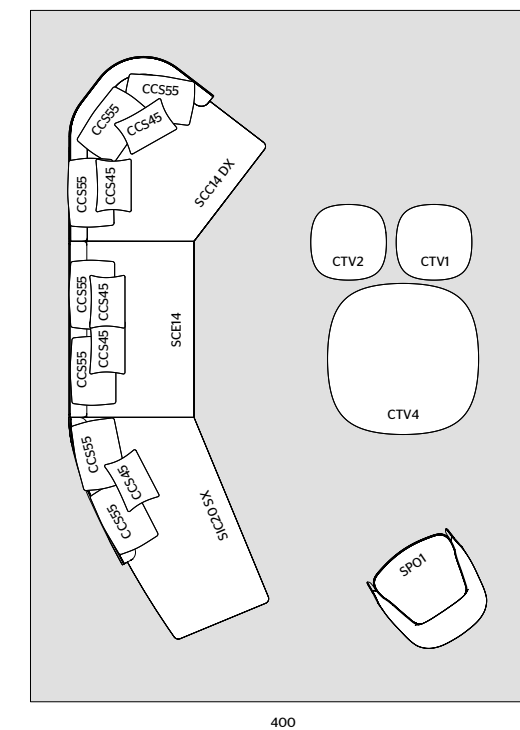

SUTTON

ARMCHAIR

SPO1 W 83 D 84 H 69
SCIROCCO SD930 LEATHER

DEDALO

CARPET

550 X 400 / CUSTOMISED CARPET
SOFT GREY COLOUR

MEASUREMENTS IN CM

CLEO