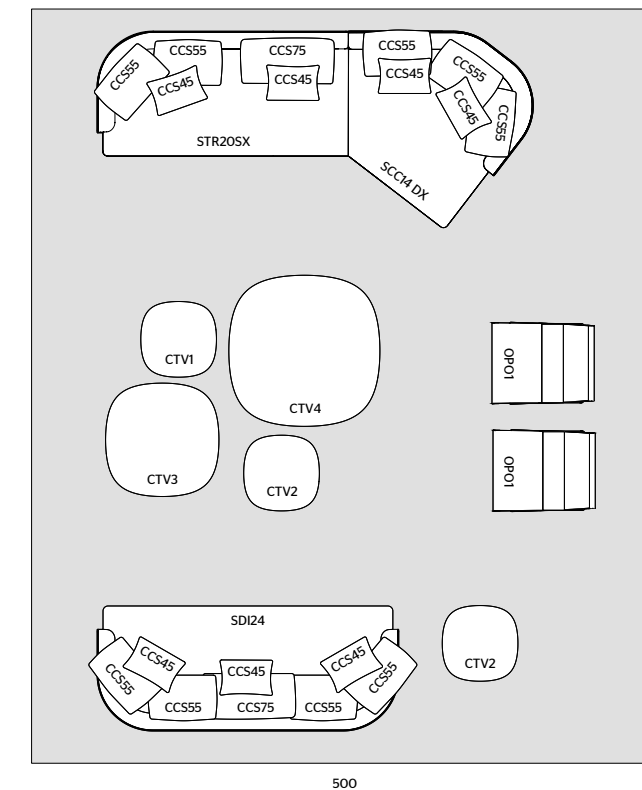

PALETTE

CARPET

600 X 500 / CUSTOMISED CARPET
DOVE GREY COLOUR

MEASUREMENTS IN CM

CLEO

SEATING SYSTEM

N.2 – W 350 D 156 H 67
EXTERNAL STRUCTURE
 STC20 SX + STC20 DX
 UNIQUE UE122 LEATHER

INTERNAL CUSHIONING
 ITC20 SX + ITC20 DX
 KIWI KH513 FABRIC