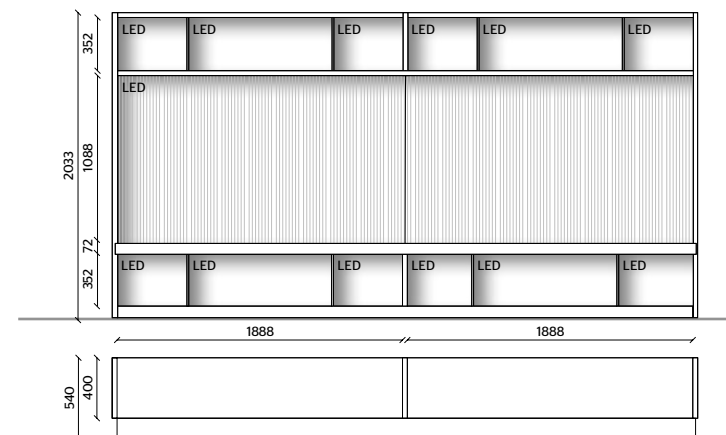

BACKS
 SUNRISE OAK RAYS

DOORS
 SUNRISE OAK

PROTRUDING SHELF
 HEMP ECO SKIN
 WITH IRIS METAL SHELF EDGING

CENTRAL DIVIDING PANELS
 IRIS METAL

**LED LIGHTING,
 RADIO CONTROL KIT**

505 UP System

5

- STRUCTURE**
LONDON SKY MATT LACQUER
- BACKS**
SUNRISE OAK
SUNRISE OAK RAYS
- PROTRUDING SHELF**
HEMP ECO SKIN
WITH IRIS METAL SHELF EDGING
- CENTRAL DIVIDING PANELS**
IRIS METAL
- LED LIGHTING,**
RADIO CONTROL KIT