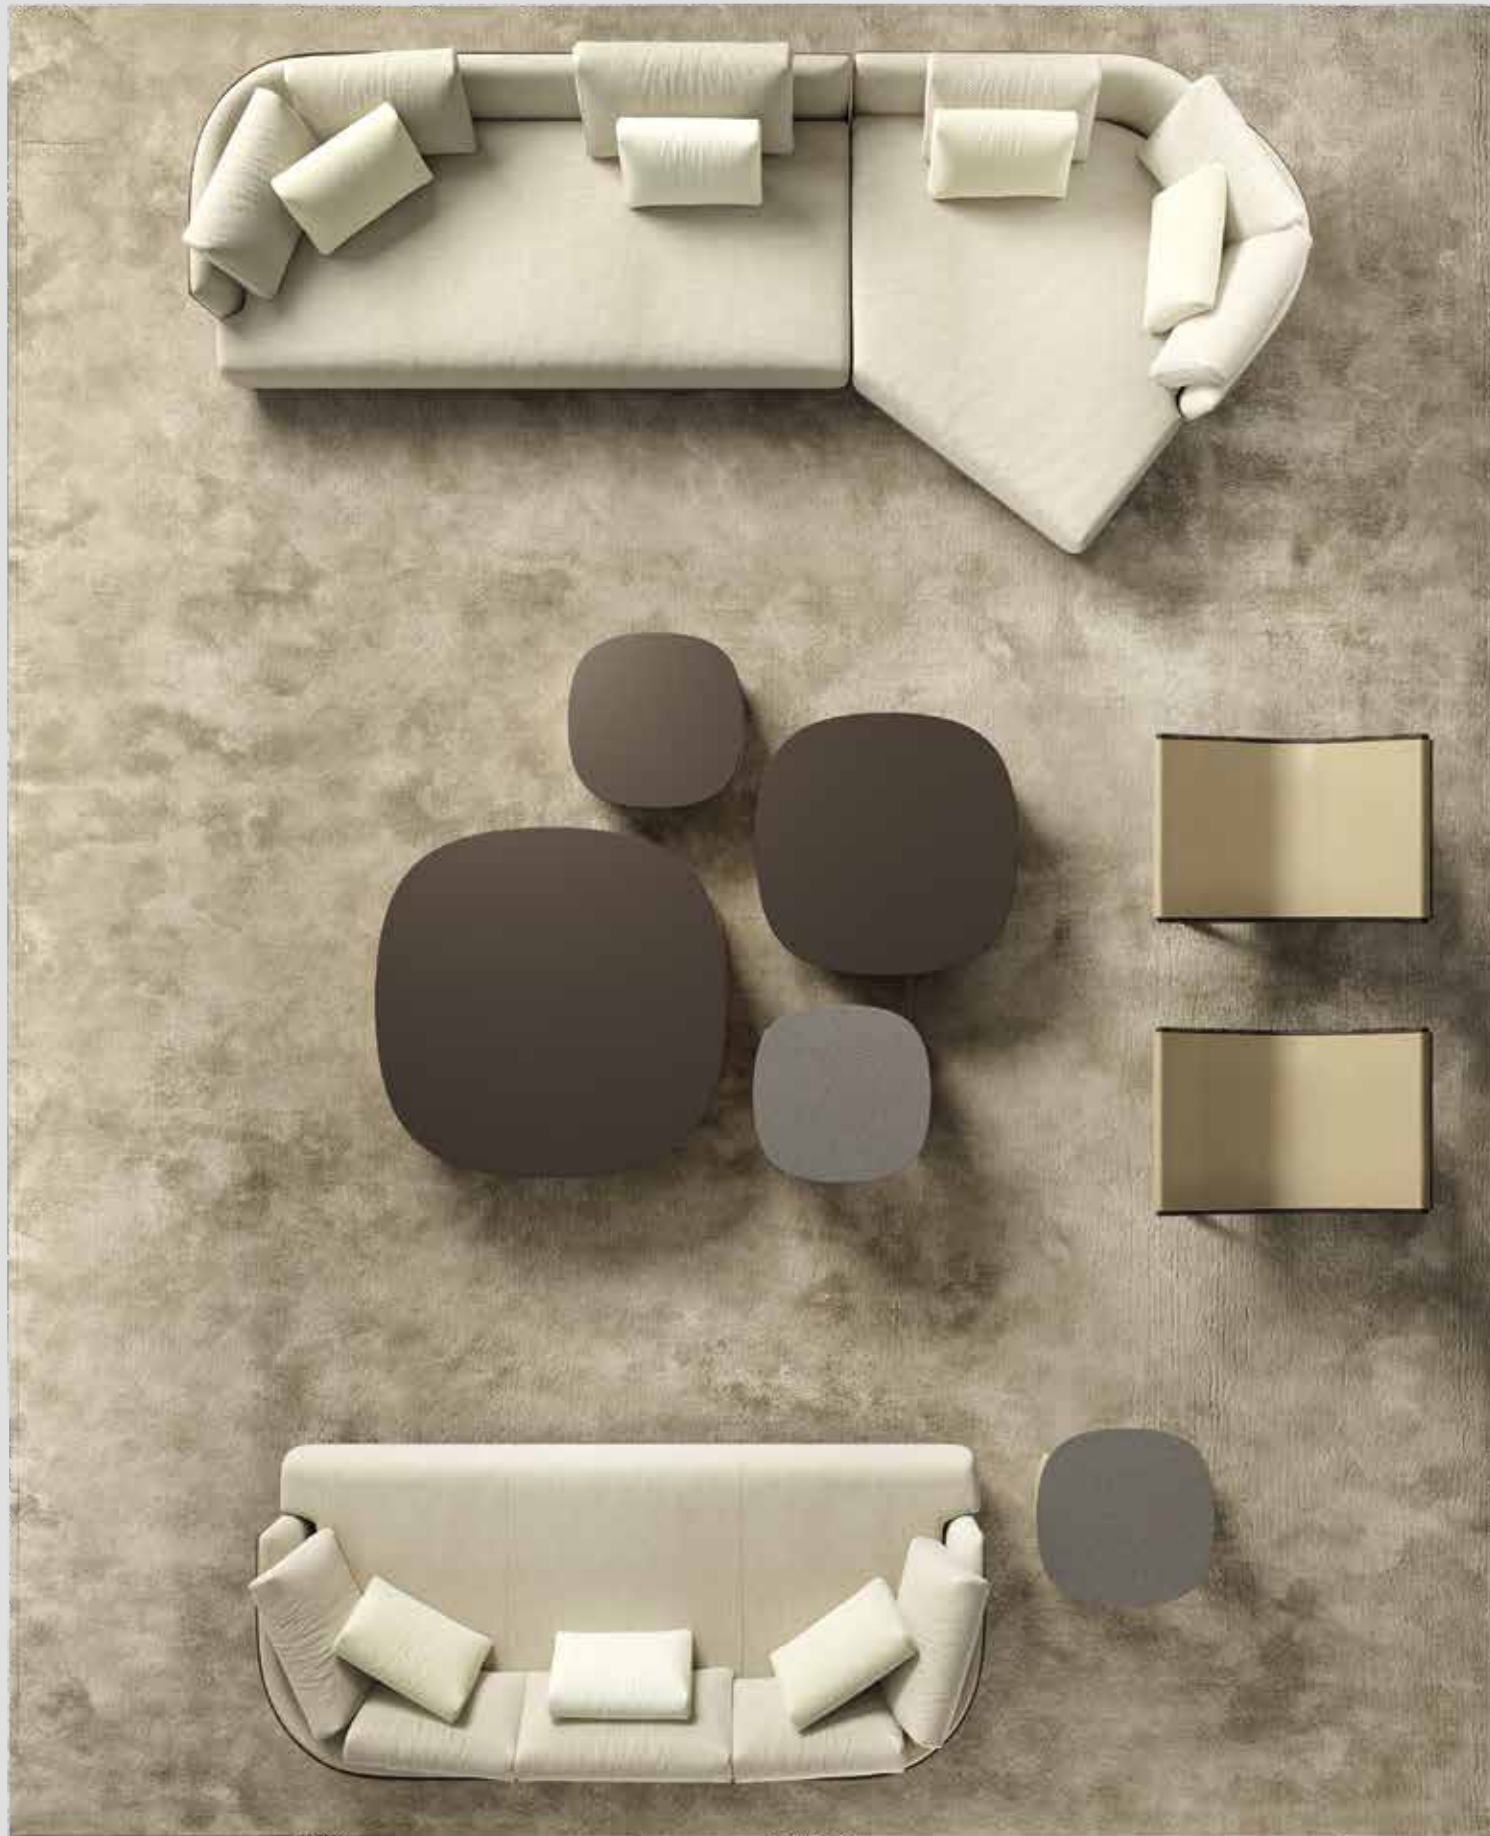

MEASUREMENTS IN CM

CLEO

SEATING SYSTEM

W 240 D 100 H 67

EXTERNAL STRUCTURE

SDI24
UNIQUE UE130 LEATHER

INTERNAL CUSHIONING

IDI24
KUBO KH612 FABRIC

BACK CUSHIONS

CCS75 KUBO KH612 FABRIC
N4 CCS55 KUBO KH612 FABRIC
CCS45 KALIPSO KH 411 FABRIC
N2 CCS45 WOK WH211 FABRIC

CLEO

SEATING SYSTEM

W 348 D 158 H 67

EXTERNAL STRUCTURE

STR20 SX + SCC14 DX
UNIQUE UE130 LEATHER

INTERNAL CUSHIONING

ITR20 SX + ICC14 DX
KUBO KH612 FABRIC

BACK CUSHIONS

CCS75 KUBO KH612 FABRIC
N5 CCS55 KUBO KH612 FABRIC
CCS45 KALIPSO KH 411 FABRIC
N3 CCS45 WOK WH211 FABRIC

CLEO

COFFEE TABLES

CTV1 W 60 D 60 H 31
GALAXY PAINTED TOP
SUNRISE OAK BASE

N2 CTV2 W 60 D 60 H 44
TAUPE ECO SKIN TOP
SUNRISE OAK BASE

CTV3 W 90 D 90 H 31
GALAXY PAINTED TOP
SUNRISE OAK BASE

CTV4 W 120 D 120 H 31
GALAXY PAINTED TOP
SUNRISE OAK BASE

YOELL

ARMCHAIRS

N2 OPO1 W 65 D 84 H 88
SIRIA S1220 LEATHER
EUCALYPTUS STRUCTURE

PALETTE

CARPET

600 X 500 / CUSTOMISED CARPET
DOVE GREY COLOUR