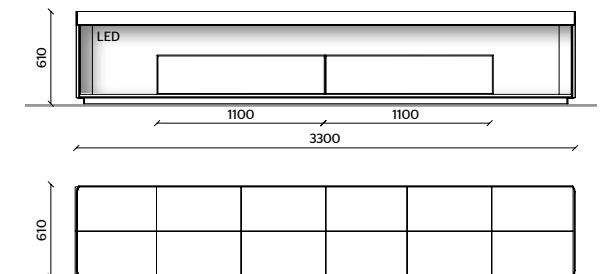

- **BOX STRUCTURE, TOP INSERT**
  SUNRISE OAK
- **TOP FRAME**
  IRIS METAL
- **DRAWERS MODULES**
  IRIS PAINTED
- **LED LIGHTING,**
  RADIO CONTROL KIT