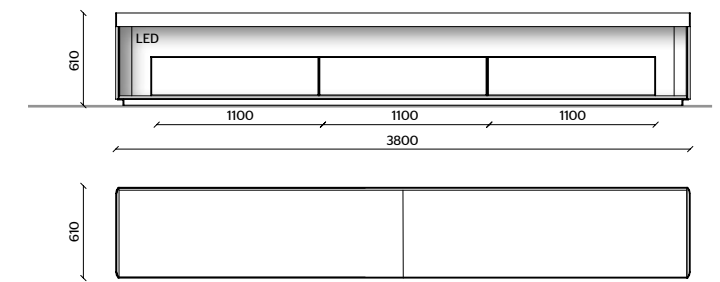

DRAWERS MODULES

SUNRISE OAK WITH

LED LIGHTING,

RADIO CONTROL KIT