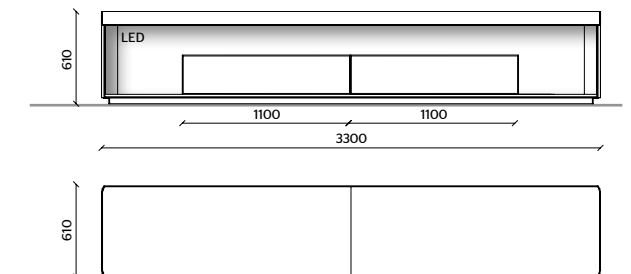

BOX STRUCTURE
EUCALYPTUS
TOP INSERT
SAHARA NOIR MARBLE
TOP FRAME
IRIS METAL
DRAWERS MODULES
EUCALYPTUS
LED LIGHTING,
RADIO CONTROL KIT