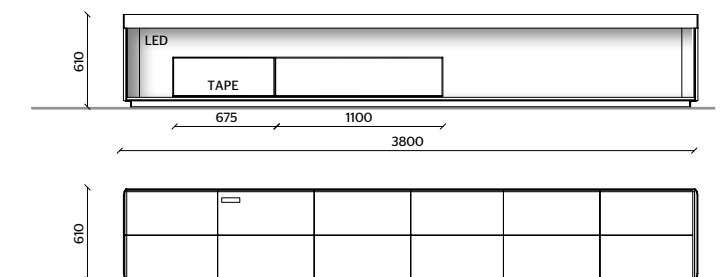

- **BOX STRUCTURE, TOP INSERT**
  EUCALYPTUS
- **TOP FRAME**
  IRIS METAL
- **DRAWER AND TAPE MODULES**
  IRIS PAINTED
- **LED LIGHTING,**
  RADIO CONTROL KIT