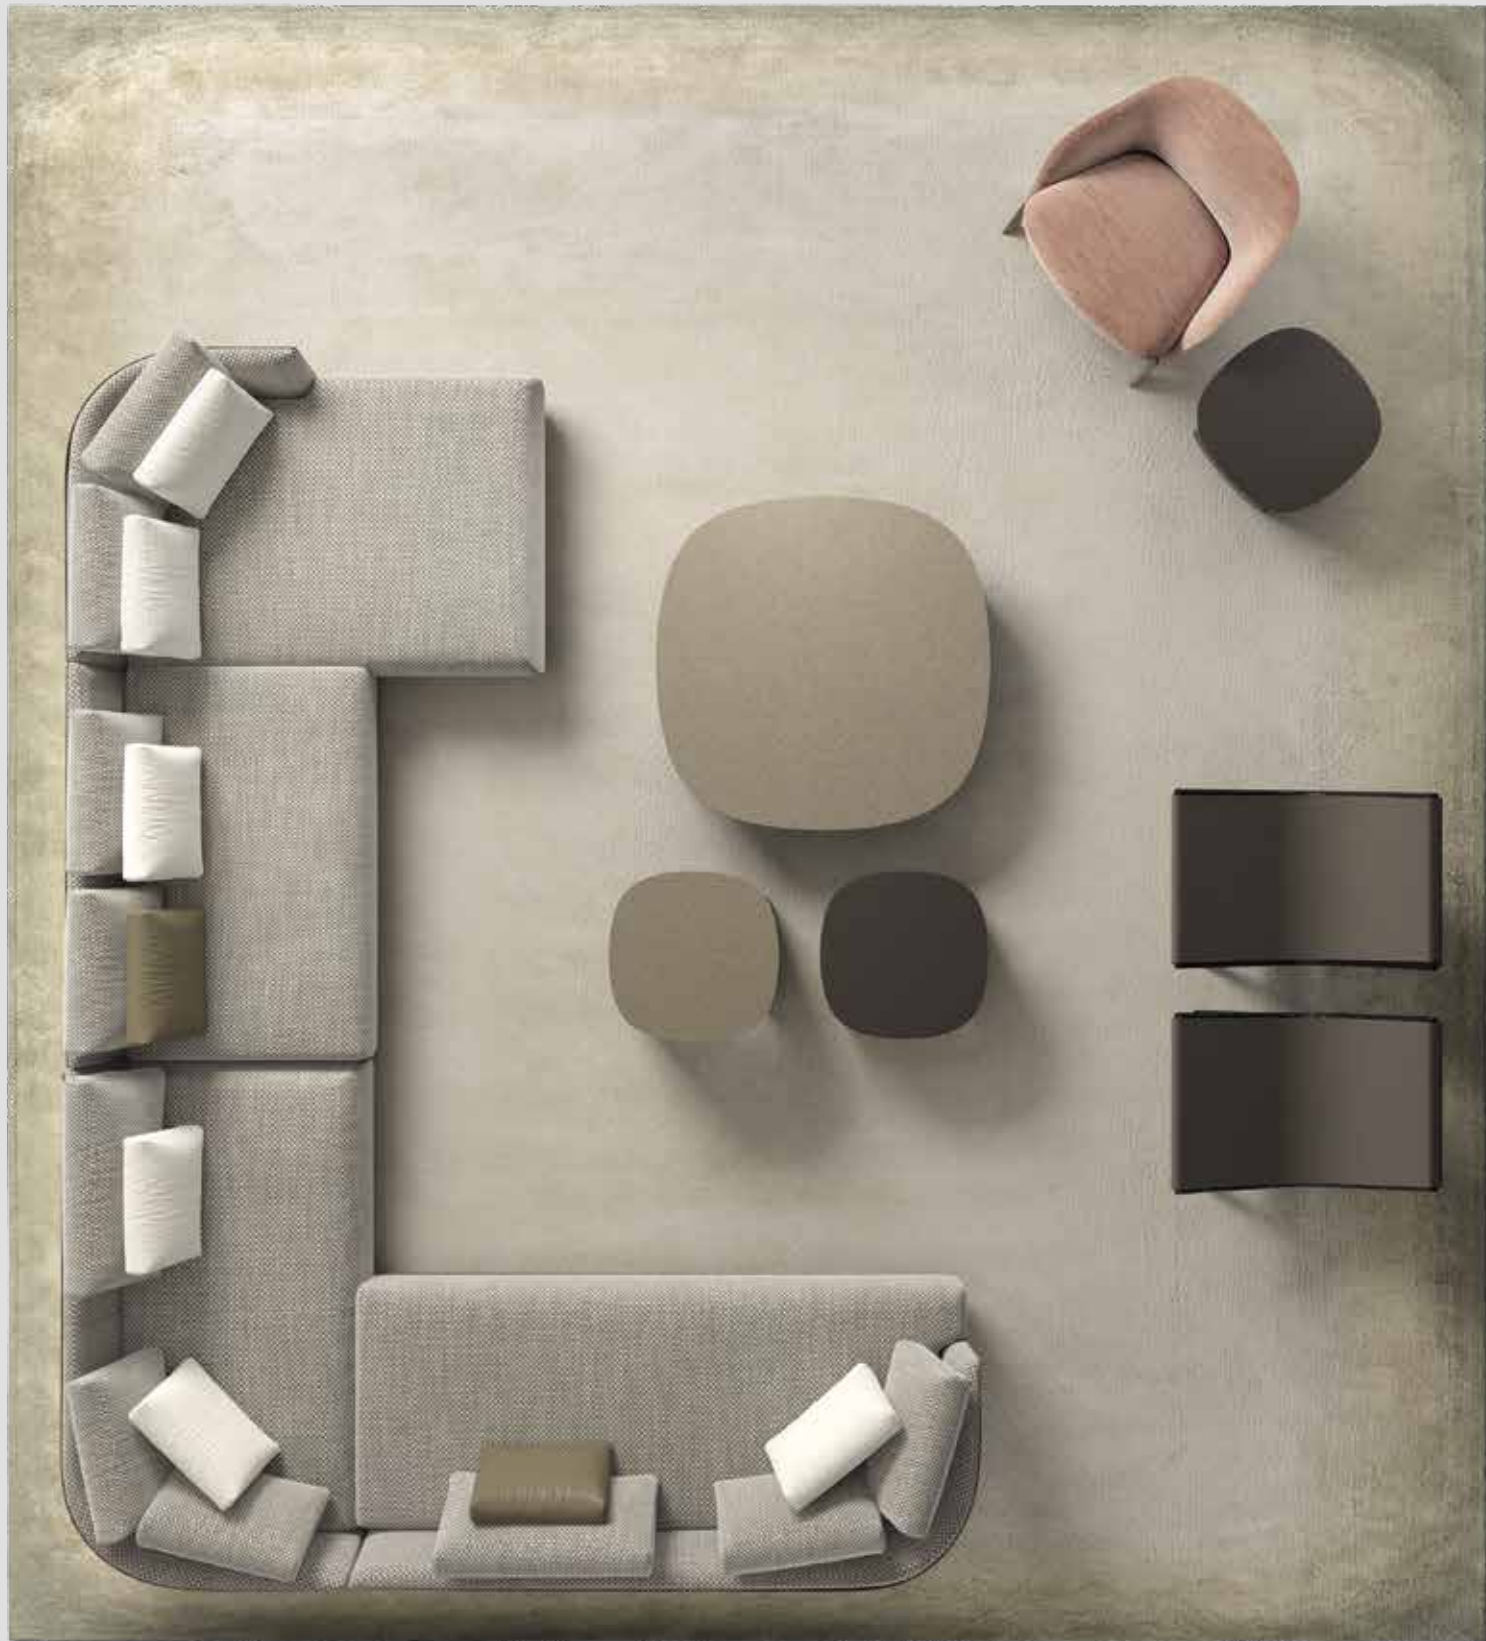

CTV4 W 120 D 120 H 31
GALAXY PAINTED TOP
SUNRISE OAK BASE

YOELL

ARMCHAIRS

N2 OPO1 W 65 D 84 H 88
SIRIA S1254 LEATHER
SUNRISE OAK STRUCTURE

STRIPE

CARPET

540 X 450 / CUSTOMISED CARPET
COLORE CREAM GREY COLOUR