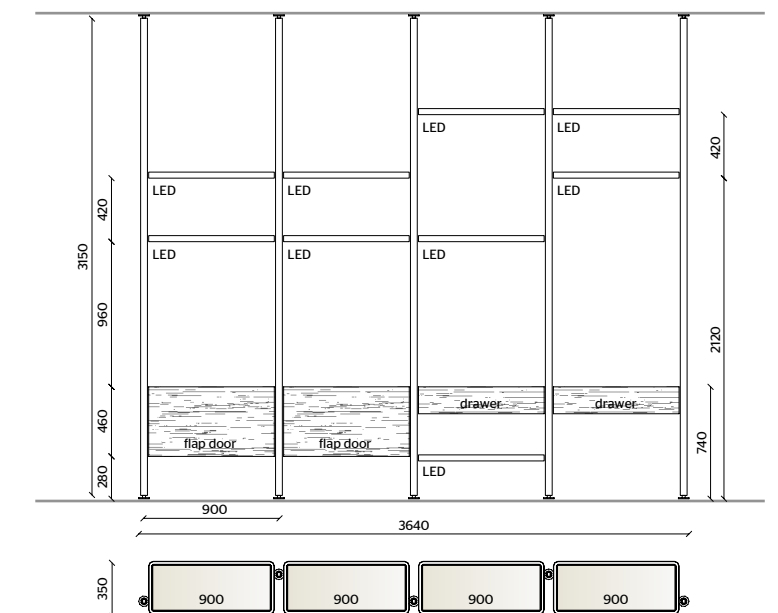

PX_PEWTER COLOUR
MATT LACQUER