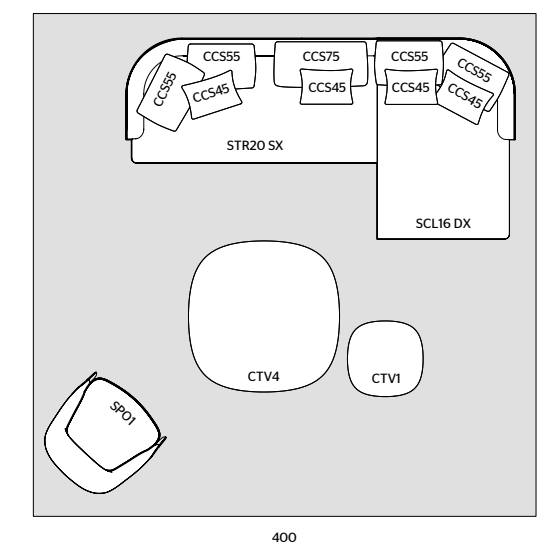

PALETTE

CARPET

400 X 400 / CUSTOMISED CARPET
DOVE GREY COLOUR

Cleo

3

MEASUREMENTS IN CM

CLEO

SEATING SYSTEM