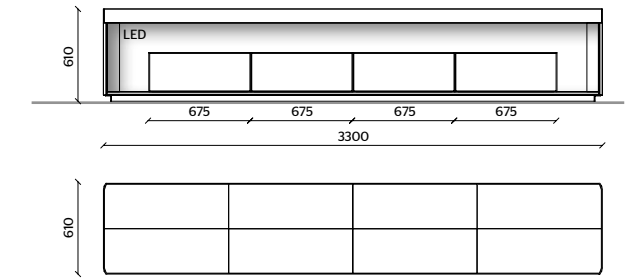

BOX STRUCTURE, TOP INSERT
SUNRISE OAK
TOP FRAME
PEWTER COLOUR METAL
DRAWERS MODULES
PEWTER COLOUR PAINTED
LED LIGHTING,
RADIO CONTROL KIT