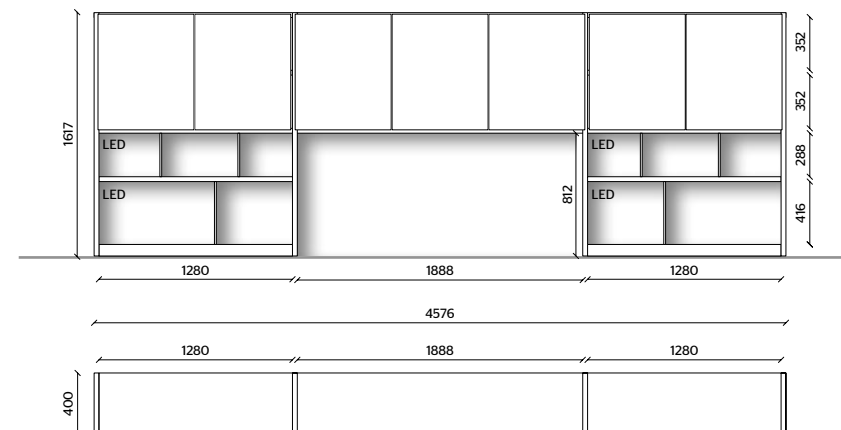

505 UP System

11

- **STRUCTURE**
  ANTHRACITE MATT LACQUER
- **BACKS**
  SUNRISE OAK
- **DOORS**
  GLAZE SPECIAL LACQUER
- **CENTRAL DIVIDING PANELS**
  PEWTER COLOUR METAL
- **LED LIGHTING,**
  RADIO CONTROL KIT

THE LACQUERED OR WOODEN DOORS AND DRAWERS ARE 22 MM THICK

MARBLE FIREPLACE FOR PRESENTATION PURPOSES ONLY (NOT INCLUDED IN THE PRICE)

12

- **STRUCTURE**
  PEWTER COLOUR MATT LACQUER
- **BACKS, DISPLAY**
  SUNRISE OAK
- **DISPLAY DOORS**
  TRANSPARENT GLASS WITH PEWTER COLOUR FRAME
- **CENTRAL DIVIDING PANELS**
  PEWTER COLOUR METAL
- **LED LIGHTING,**
  RADIO CONTROL KIT

- **HARRY'S BAR MODULE**
  STRUCTURE, WINE GLASS RACK, SHELF WITH FLAP
  PEWTER COLOUR MATT LACQUER
- *BACK PANEL*
  CALACATTA VENA VECCHIA CERAMIC
- *DOORS*
  SUNRISE OAK WITH GREY ECO SKIN BACKS
- *DRAWER TOP UNIT, CONTAINERS*
  GREY ECO SKIN