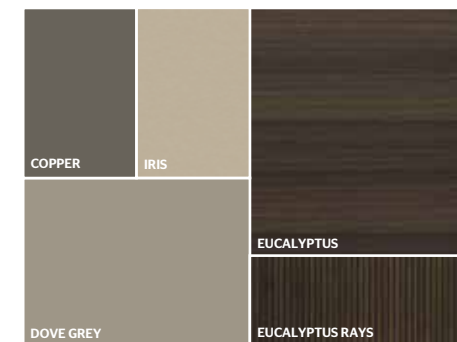

505 UP System

7

STRUCTURE
STARDUST MATT LACQUER

BACKS
ANTHRACITE MATT LACQUER

CENTRAL DIVIDING PANELS
PEWTER COLOUR METAL

LED LIGHTING,
RADIO CONTROL KIT

HARRY'S BAR MODULE

STRUCTURE
STARDUST MATT LACQUER

BACK PANEL
CALACATTA VENA VECCHIA CERAMIC

DOORS
TRANSPARENT STOPSOL GLASS
WITH PEWTER COLOUR PROFILE

WINE GLASS RACK
SHELF WITH FLAP
PEWTER COLOUR MATT LACQUER

DRAWER TOP UNIT
DARK BROWN ECO SKIN

DRAWERS, TRAY
SUNRISE OAK

8

STRUCTURE
COPPER MATT LACQUER

BACKS
DOVE GREY GLOSSY LACQUER

BOISERIE / BACK FOR TV
EUCALYPTUS RAYS

DISPLAY, FLAP DOOR
EUCALYPTUS

DOORS
TRANSPARENT STOPSOL GLASS
WITH IRIS FRAME

CENTRAL DIVIDING PANELS
IRIS METAL

LED LIGHTING,
RADIO CONTROL KIT