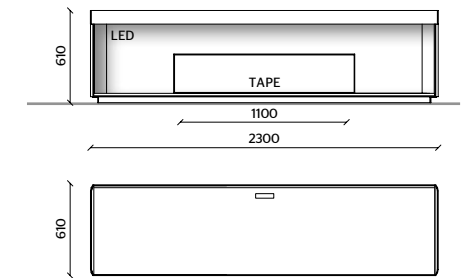

- **BOX STRUCTURE**
  EUCALYPTUS
- **TOP INSERT**
  SAHARA NOIR MARBLE
- **TOP FRAME**
  PEWTER COLOUR METAL
- **TAPE MODULE**
  PEWTER COLOUR PAINTED
- **LED LIGHTING,**
  RADIO CONTROL KIT