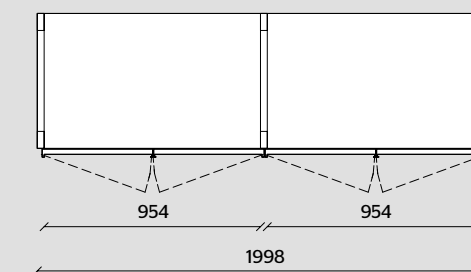

Gliss Master

4

WARDROBE WITH DOORS

"GLASS" HINGED DOORS
TRANSPARENT STOPSOL,
PEWTER COLOUR HANDLE AND
PERIMETER PROFILES

STRUCTURE
DARK CHESTNUT

SIDE PANELS
TRANSPARENT STOPSOL,
PEWTER COLOUR
PERIMETER FRAMES

CENTRAL PARTITION
PEWTER COLOUR FRAME

CLOTHES RAILS
TAUPE ECO SKIN

PULL-OUT FRAMES WITH SACK
TAUPE ECO SKIN
PEWTER COLOUR FRAME

LED LIGHTING BARS
WITH SENSOR