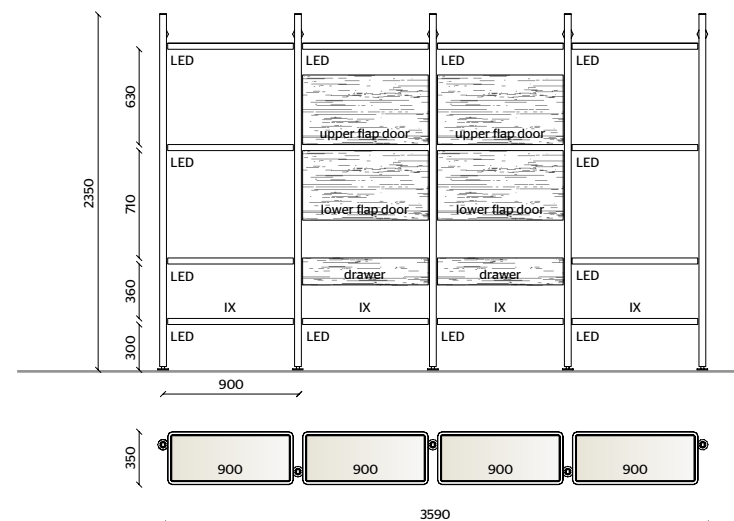

IX_IRIS MATT LACQUER