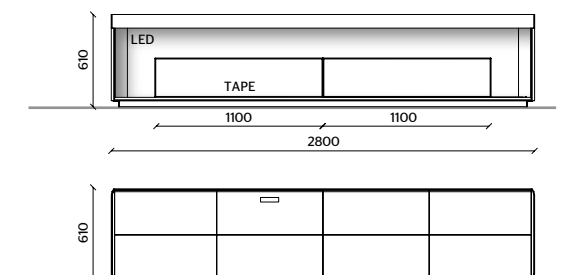

- **BOX STRUCTURE, TOP INSERT**
  EUCALYPTUS
- **TOP FRAME**
  IRIS METAL
- **DRAWER AND TAPE MODULES**
  PEWTER COLOUR PAINTED
- **LED LIGHTING,**
  RADIO CONTROL KIT