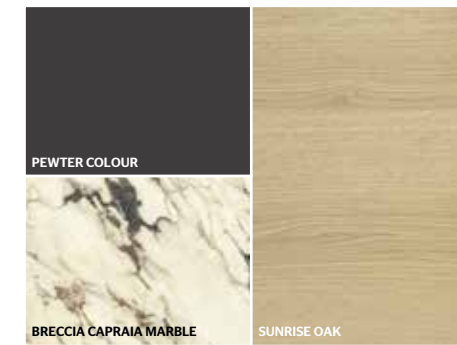

2

- BOX STRUCTURE, TOP INSERT**
SUNRISE OAK
- TOP FRAME**
IRIS METAL
- DRAWER AND TAPE MODULES**
SUNRISE OAK
- LED LIGHTING,**
RADIO CONTROL KIT

Living Box

3

- BOX STRUCTURE**
SUNRISE OAK
- TOP INSERT**
BRECCIA CAPRAIA MARBLE
- TOP FRAME**
PEWTER COLOUR METAL
- DRAWERS AND TAPE MODULES**
PEWTER COLOUR PAINTED
- LED LIGHTING,**
RADIO CONTROL KIT