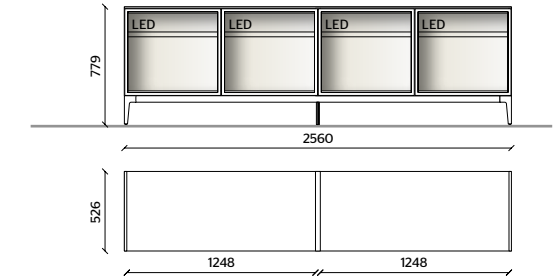

505 UP Sideboard

13

STRUCTURE, TOP
LONDON SKY GLOSSY LACQUER

DOORS
TRANSPARENT STOPSOL GLASS
WITH IRIS PROFILE

METAL BASE
IRIS METAL

LED LIGHTING,
RADIO CONTROL KIT

14

STRUCTURE
EUCALYPTUS