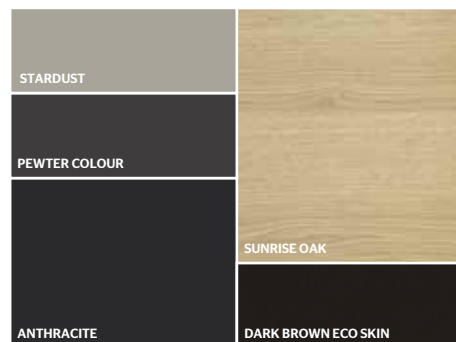

BACK PANEL
CALACATTA VENA VECCHIA CERAMIC

DOORS
TRANSPARENT STOPSOL GLASS
WITH PEWTER COLOUR PROFILE

WINE GLASS RACK
SHELF WITH FLAP
PEWTER COLOUR MATT LACQUER

DRAWER TOP UNIT
DARK BROWN ECO SKIN

DRAWERS, TRAY
SUNRISE OAK