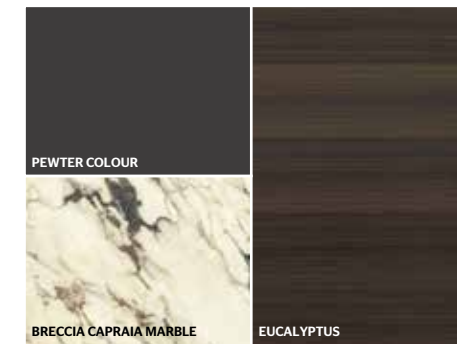

- **BOX STRUCTURE**
  EUCALYPTUS
- **TOP INSERT**
  BRECCIA CAPRAIA MARBLE
- **TOP FRAME**
  PEWTER COLOUR METAL
- **DRAWERS AND TAPE MODULES**
  PEWTER COLOUR PAINTED
- **LED LIGHTING,**
  RADIO CONTROL KIT